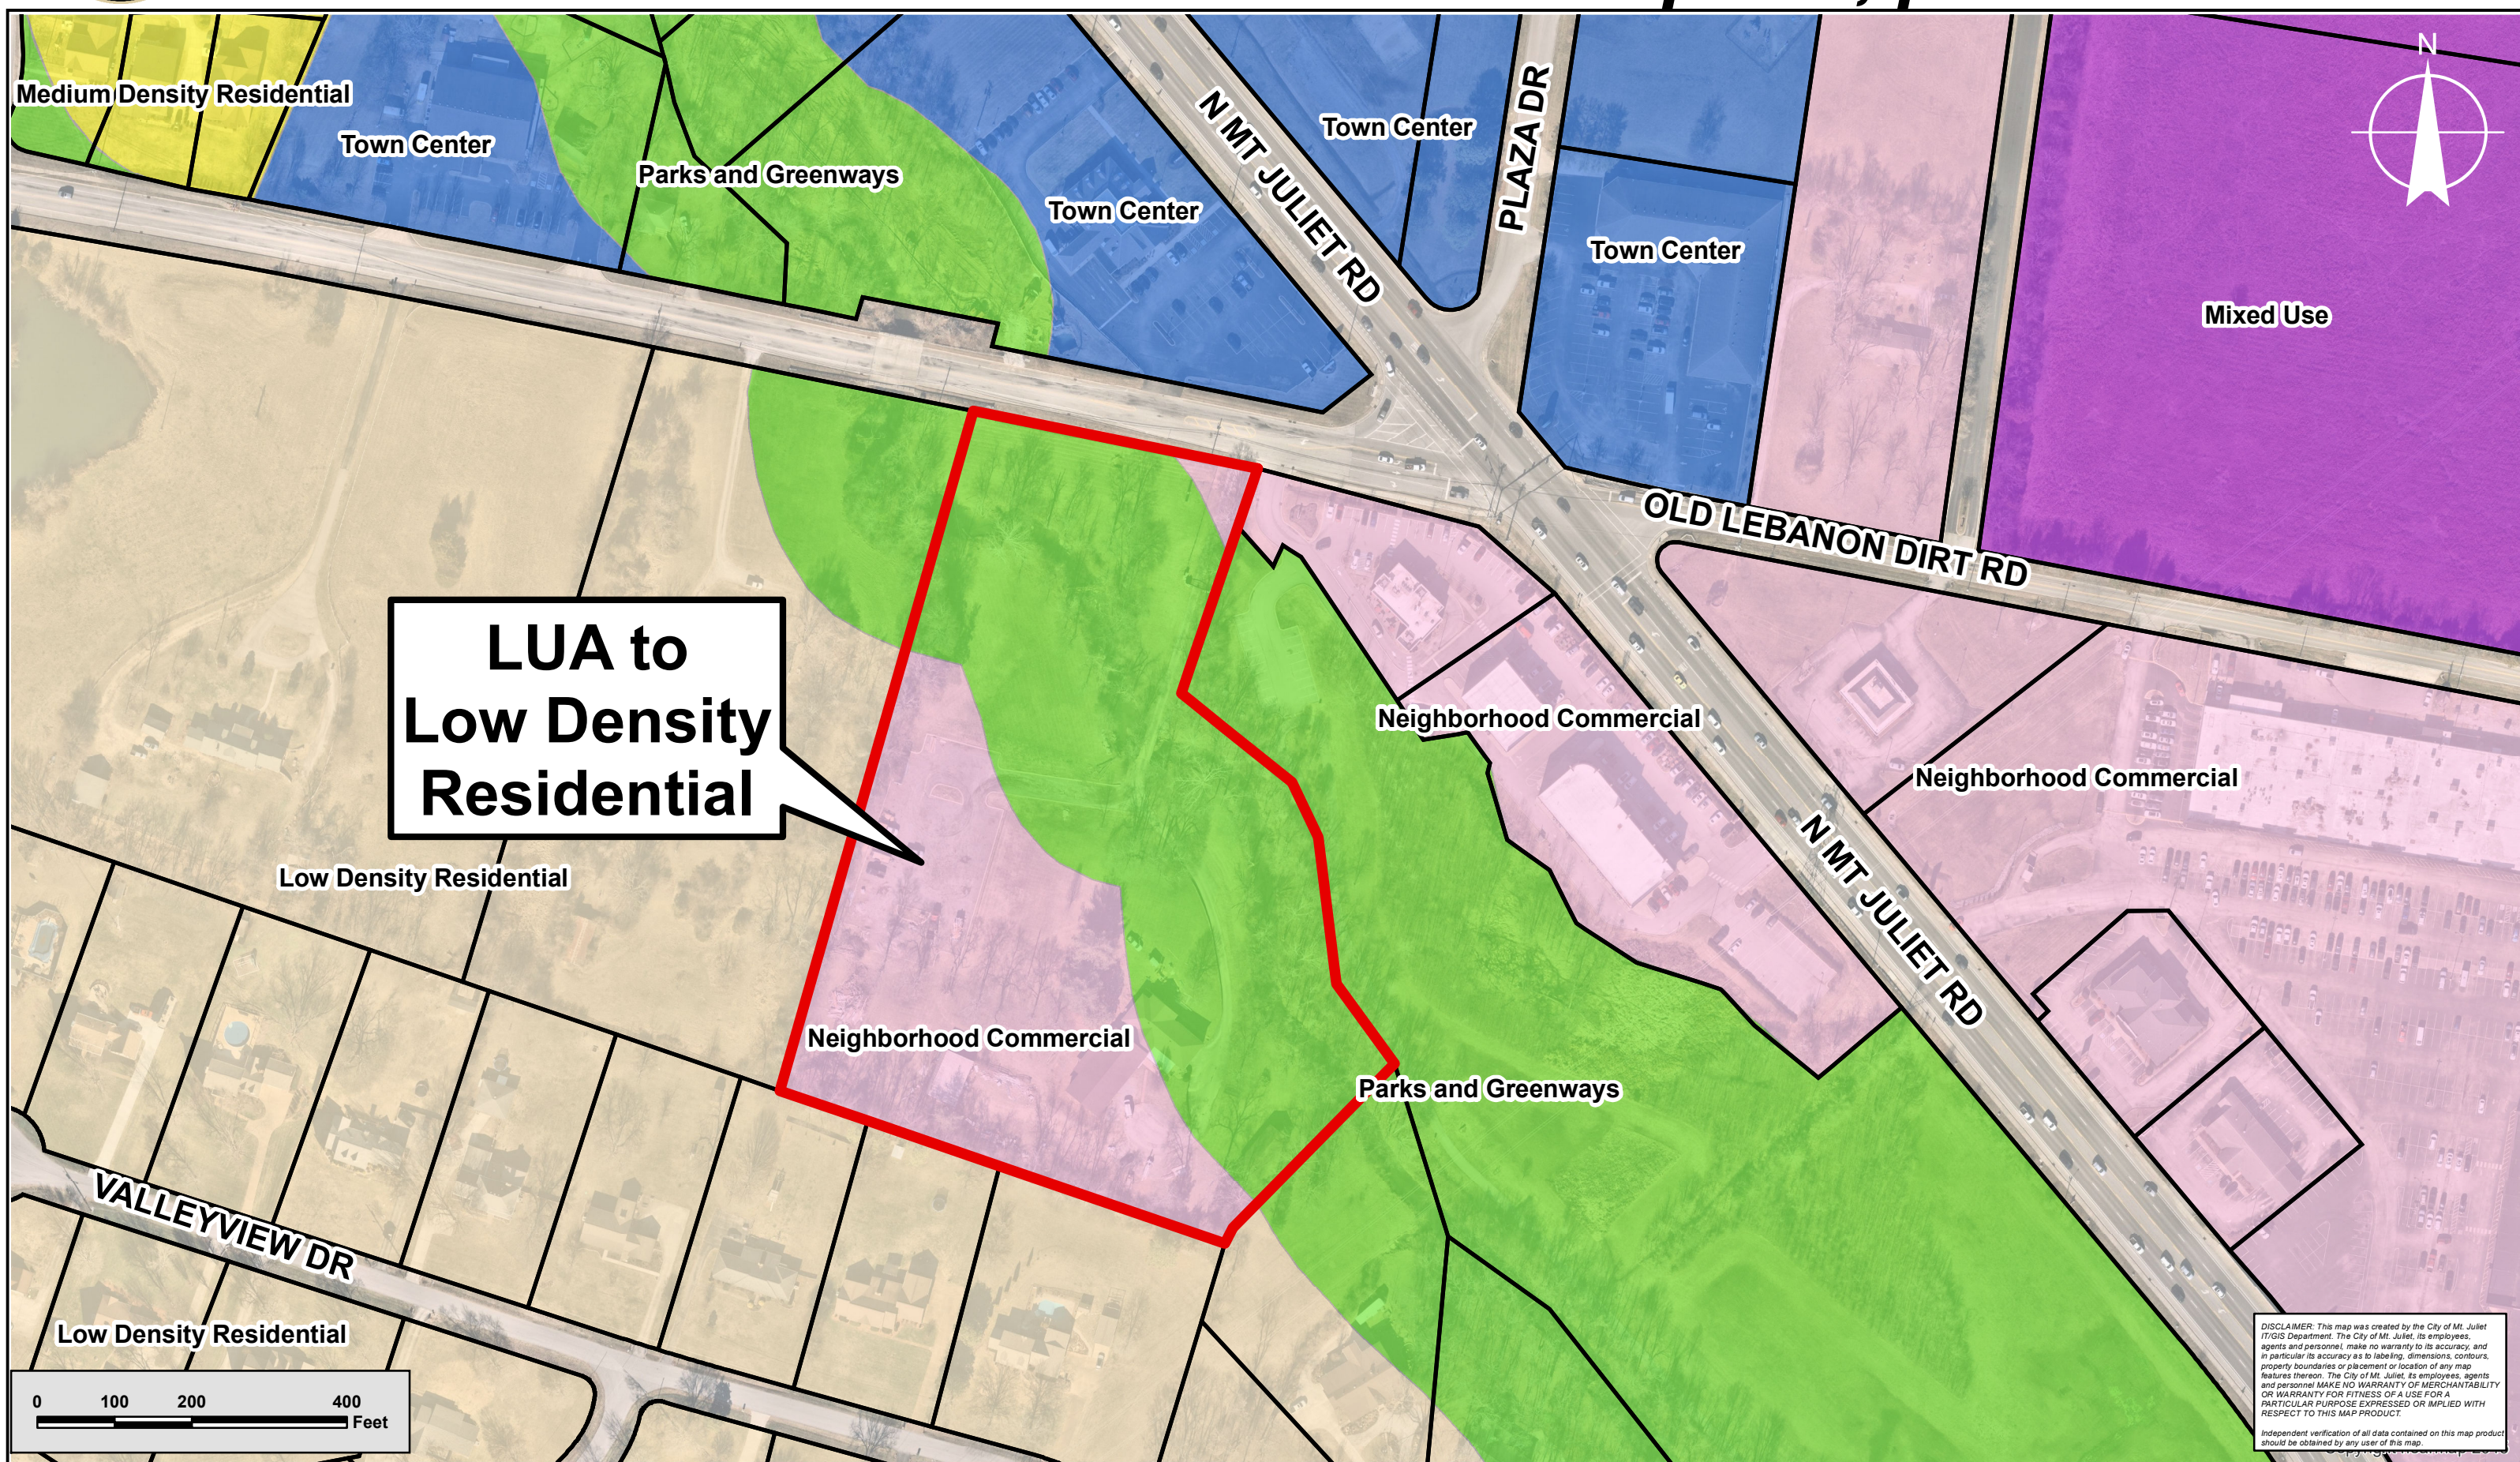

Exhibit A - LUA

4470 Old Lebanon Dirt Road Map 077, p/o Parcel 026.00

**LUA to
Low Density
Residential**