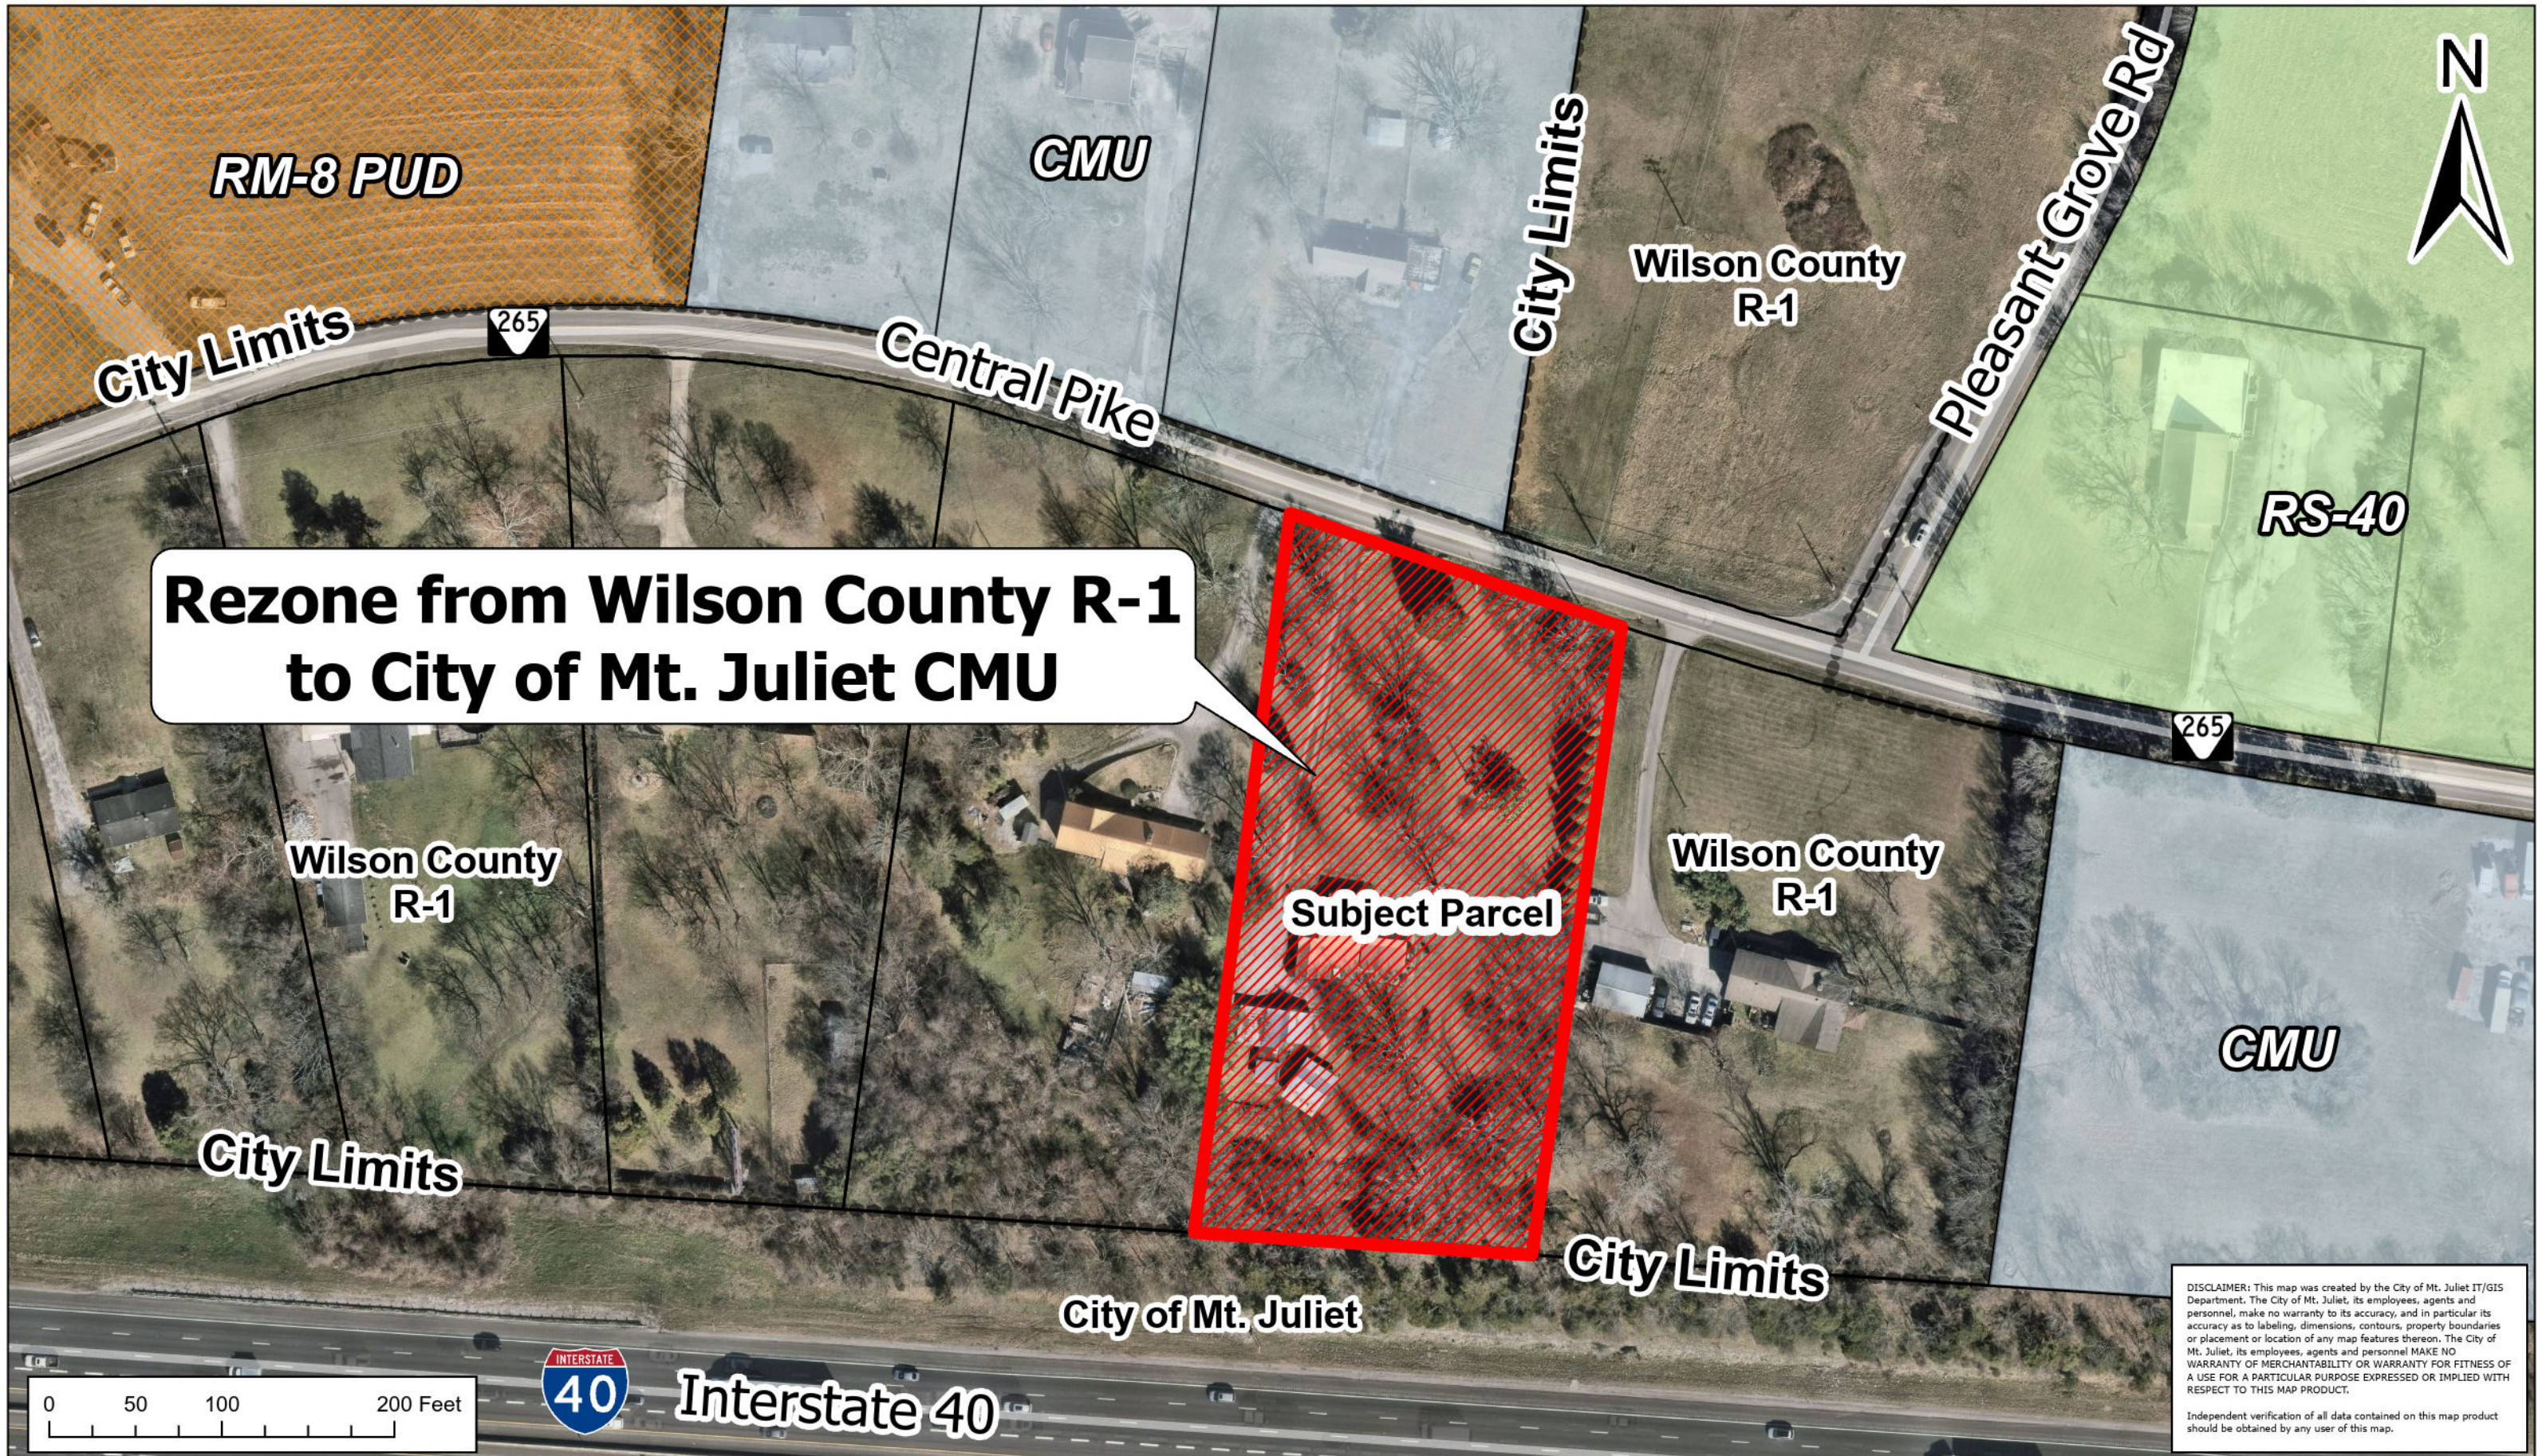

Exhibit B Rezone

6400 Central Pike

Map 097, Parcel 017.00

**Rezone from Wilson County R-1
to City of Mt. Juliet CMU**

DISCLAIMER: This map was created by the City of Mt. Juliet IT/GIS Department. The City of Mt. Juliet, its employees, agents and personnel, make no warranty to its accuracy, and in particular its accuracy as to labeling, dimensions, contours, property boundaries or placement or location of any map features thereon. The City of Mt. Juliet, its employees, agents and personnel MAKE NO WARRANTY OF MERCHANTABILITY OR WARRANTY FOR FITNESS OF A USE FOR A PARTICULAR PURPOSE EXPRESSED OR IMPLIED WITH RESPECT TO THIS MAP PRODUCT.
Independent verification of all data contained on this map product should be obtained by any user of this map.