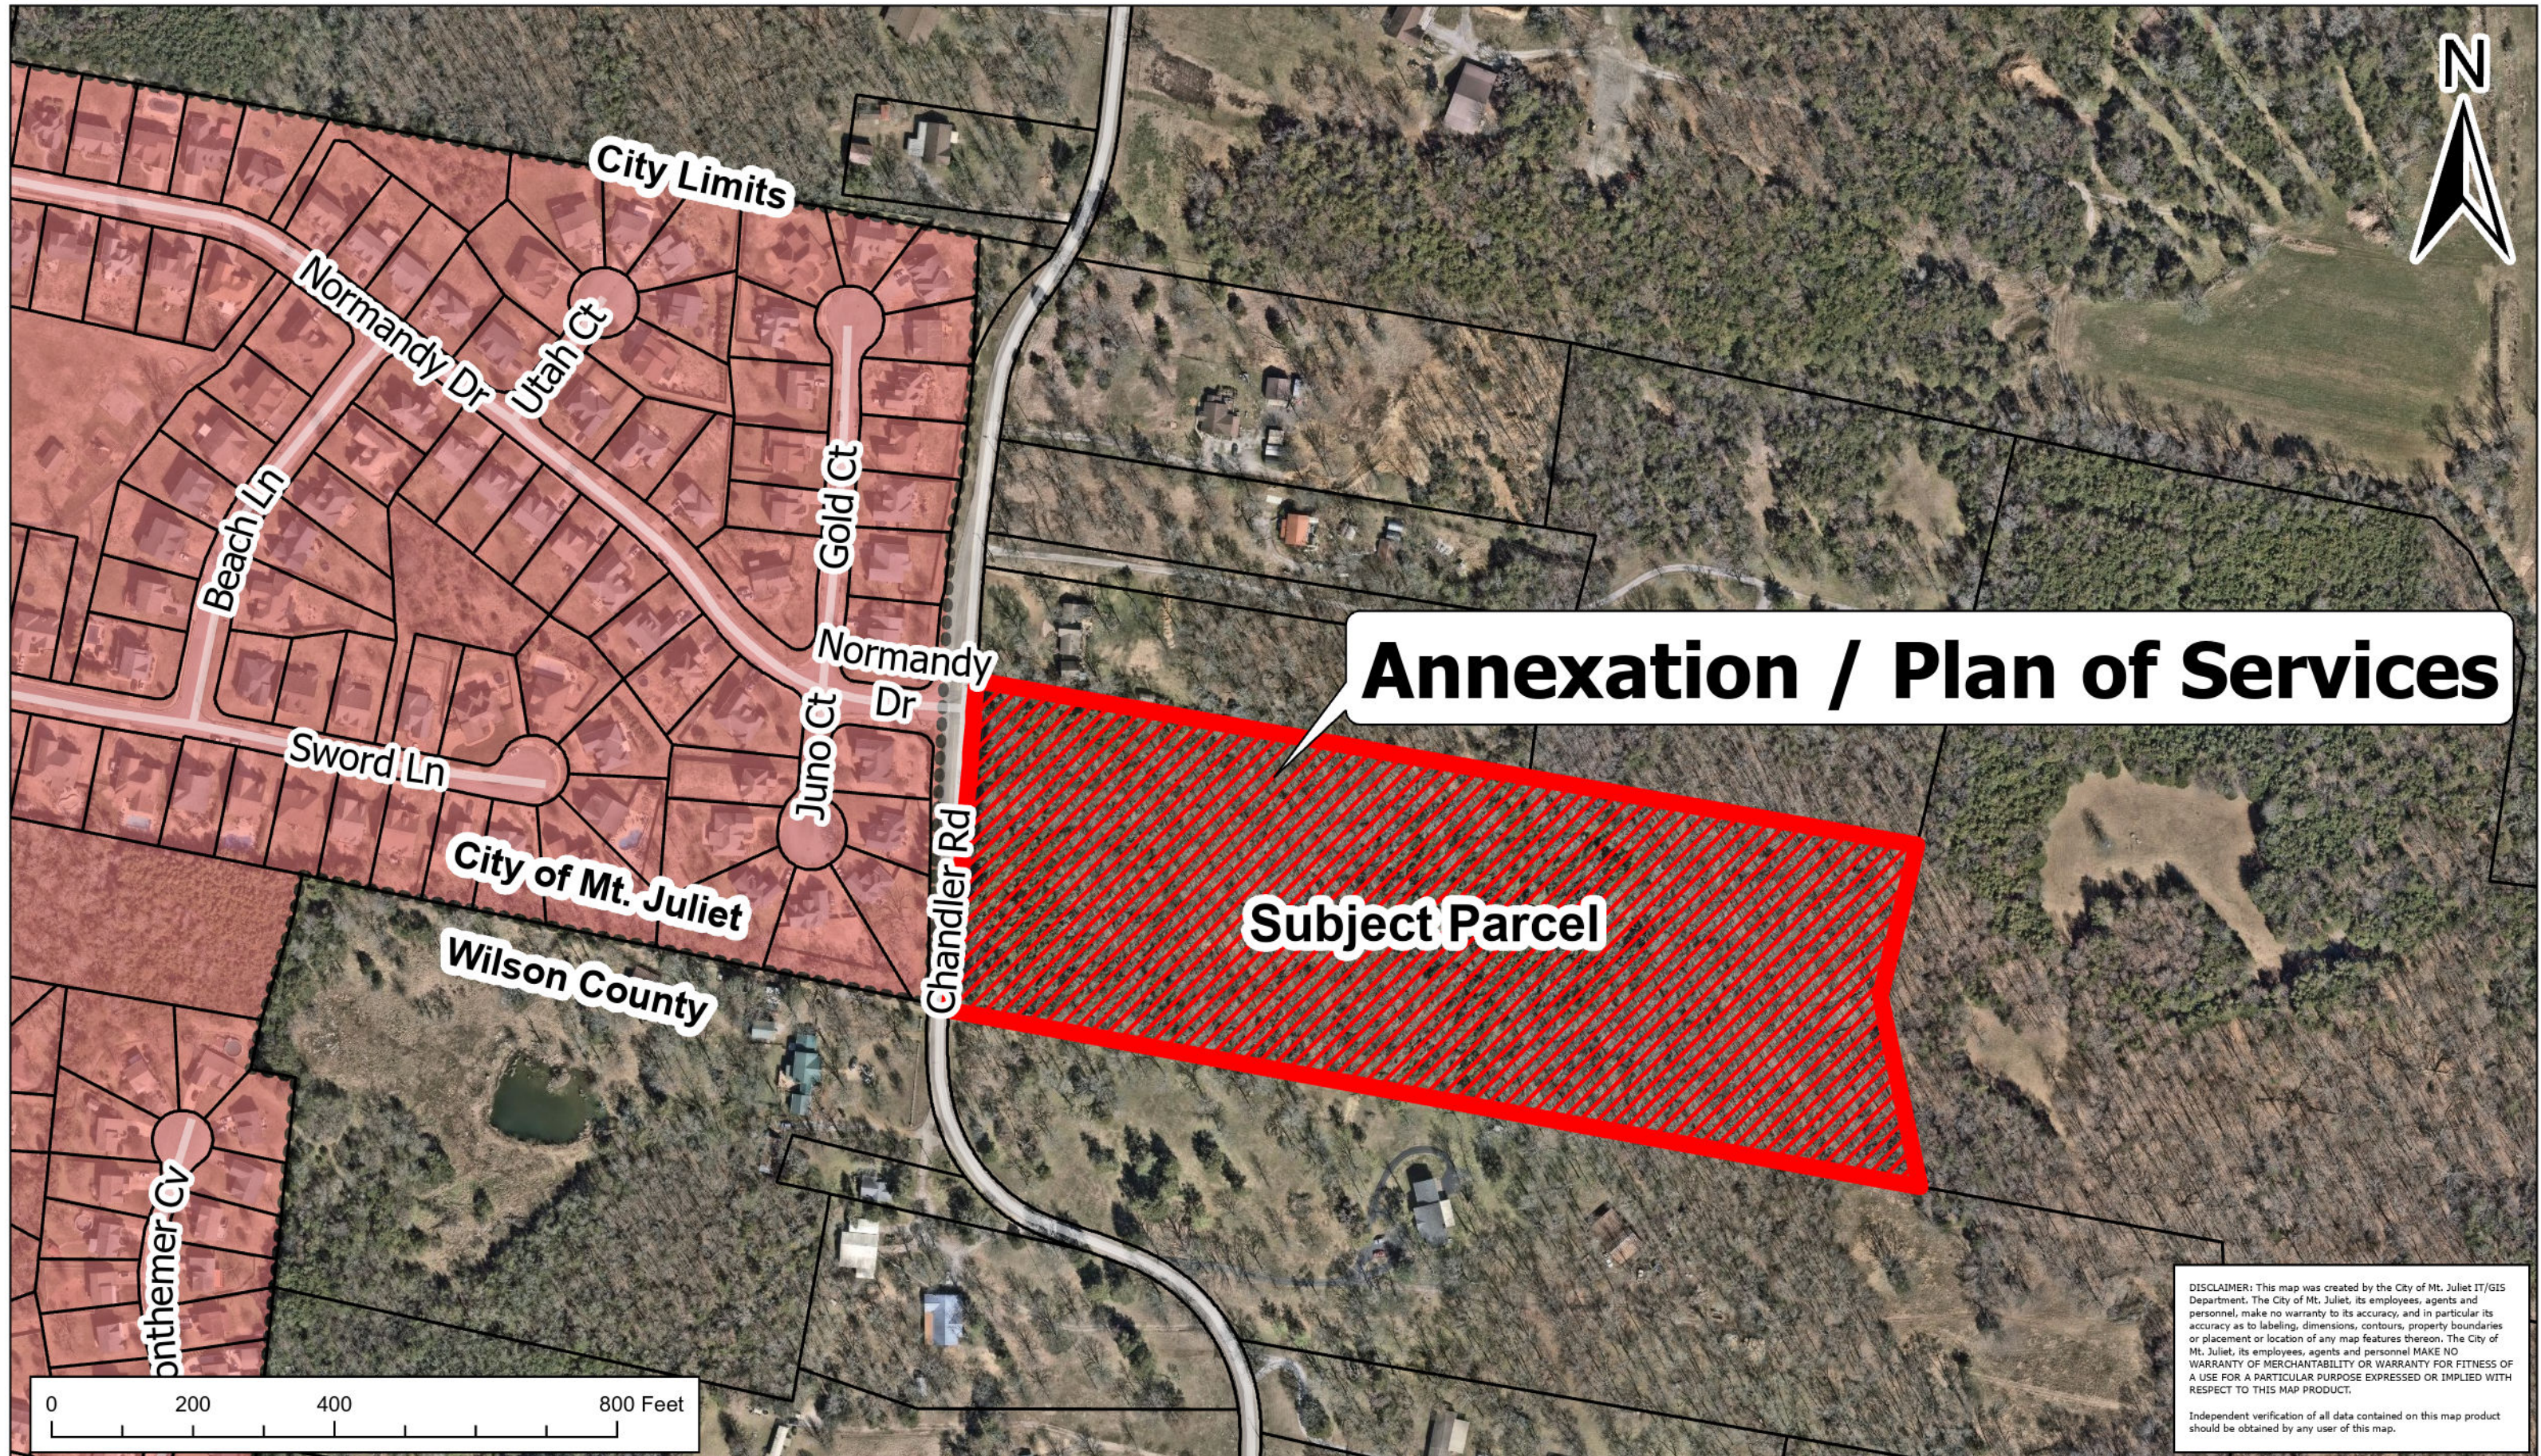

Exhibit B Annexation / Plan of Services

Emerson Park
Map 076, Parcel 008.00

DISCLAIMER: This map was created by the City of Mt. Juliet IT/GIS Department. The City of Mt. Juliet, its employees, agents and personnel, make no warranty to its accuracy, and in particular its accuracy as to labeling, dimensions, contours, property boundaries or placement or location of any map features thereon. The City of Mt. Juliet, its employees, agents and personnel MAKE NO WARRANTY OF MERCHANTABILITY OR WARRANTY FOR FITNESS OF A USE FOR A PARTICULAR PURPOSE EXPRESSED OR IMPLIED WITH RESPECT TO THIS MAP PRODUCT.
Independent verification of all data contained on this map product should be obtained by any user of this map.