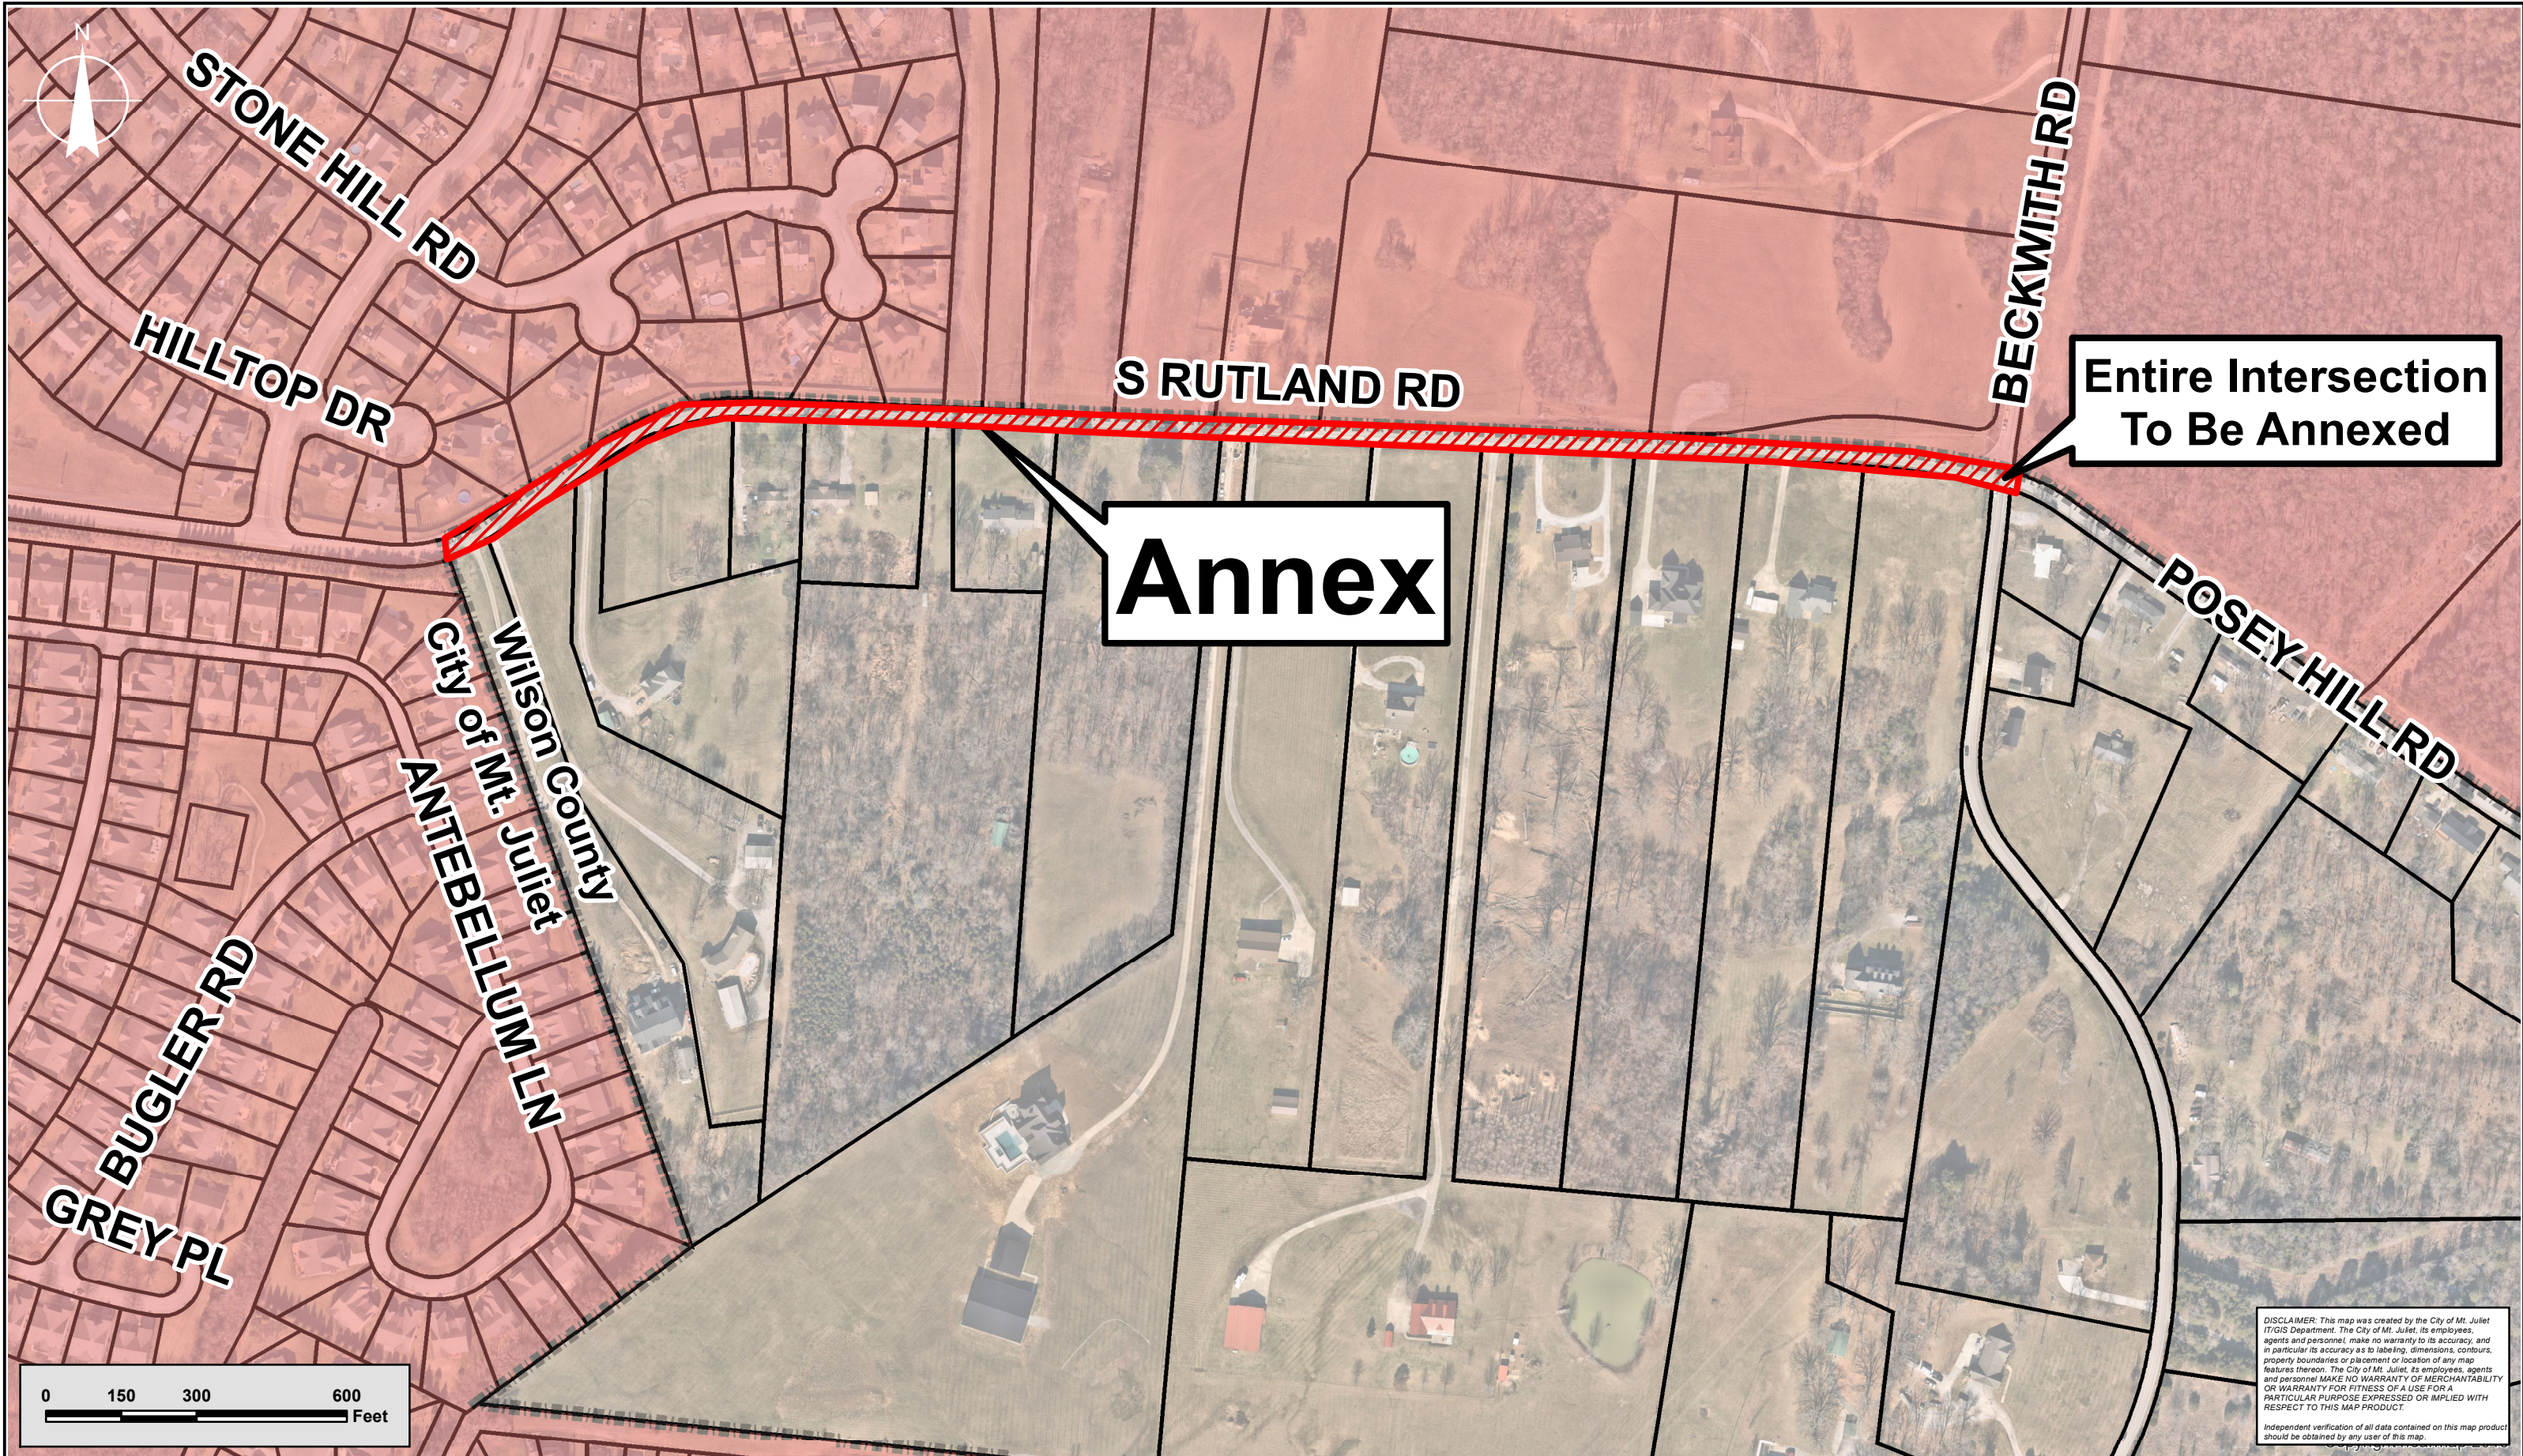

Exhibit A - Annex

S. Rutland Road East of Del Webb

Annex

**Entire Intersection
To Be Annexed**