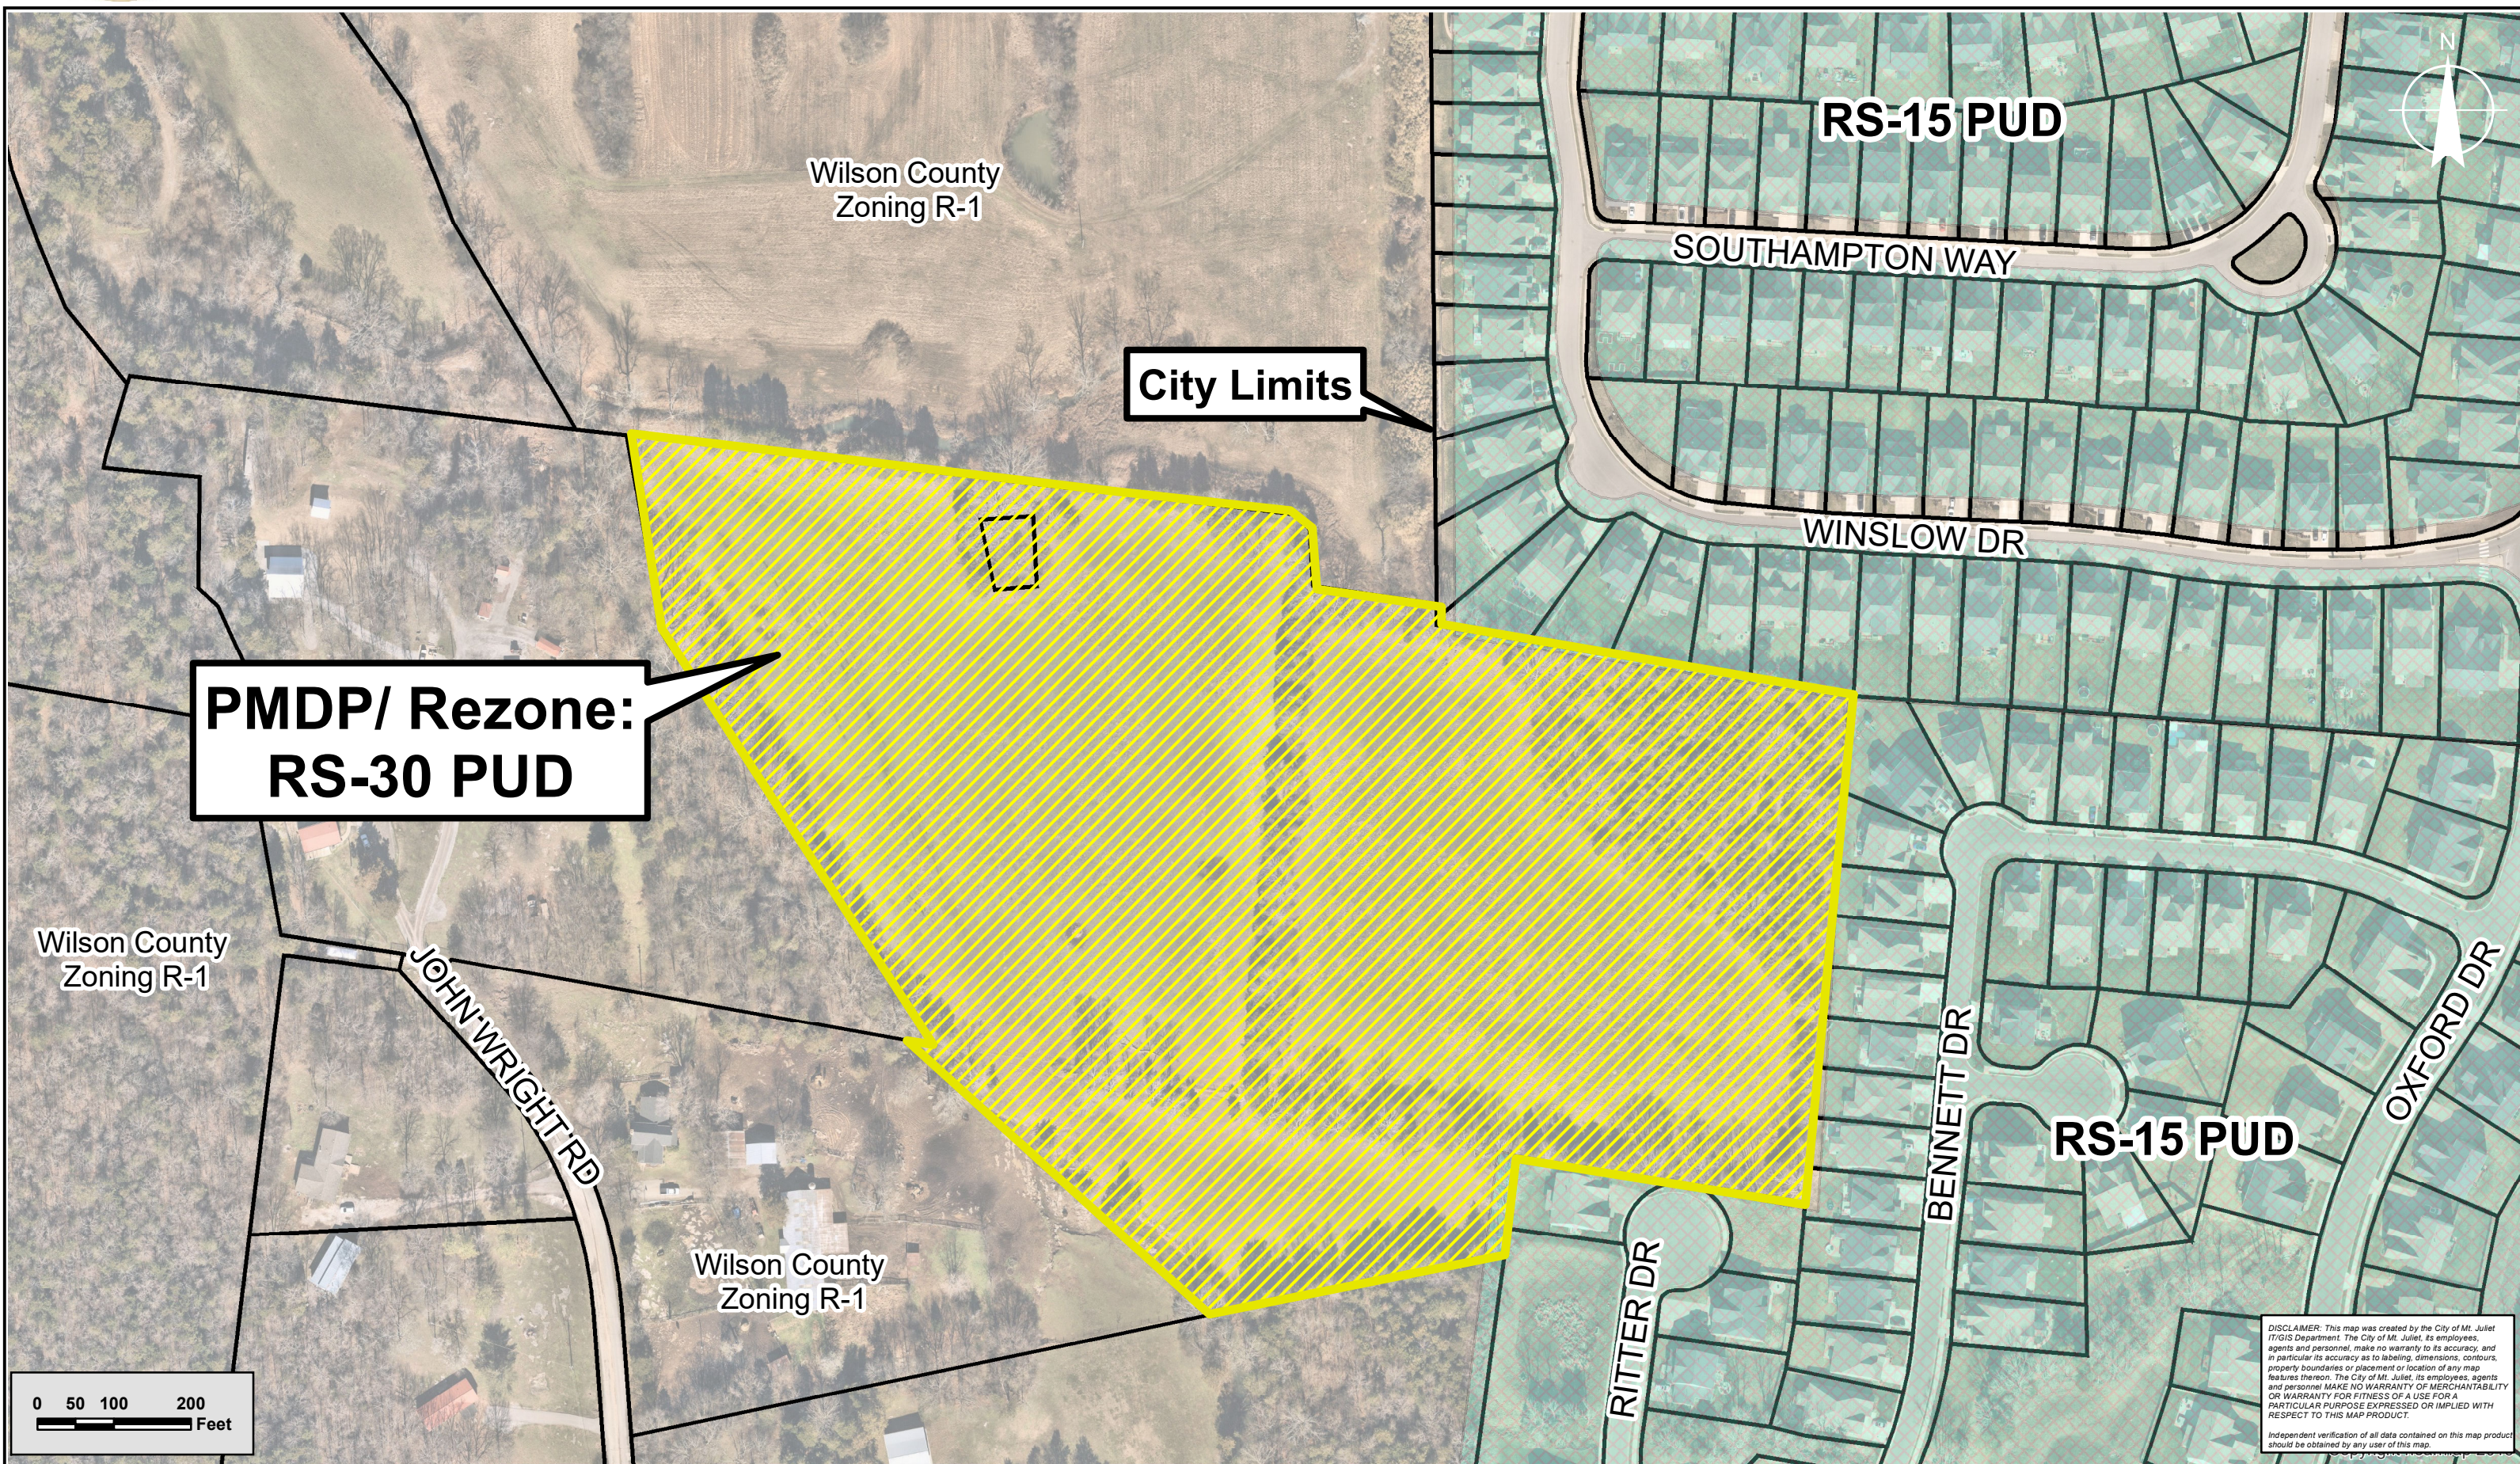

Exhibit B - PMDP/Rezone

Whispering Meadows
Map 076, p/o Parcel 021.02