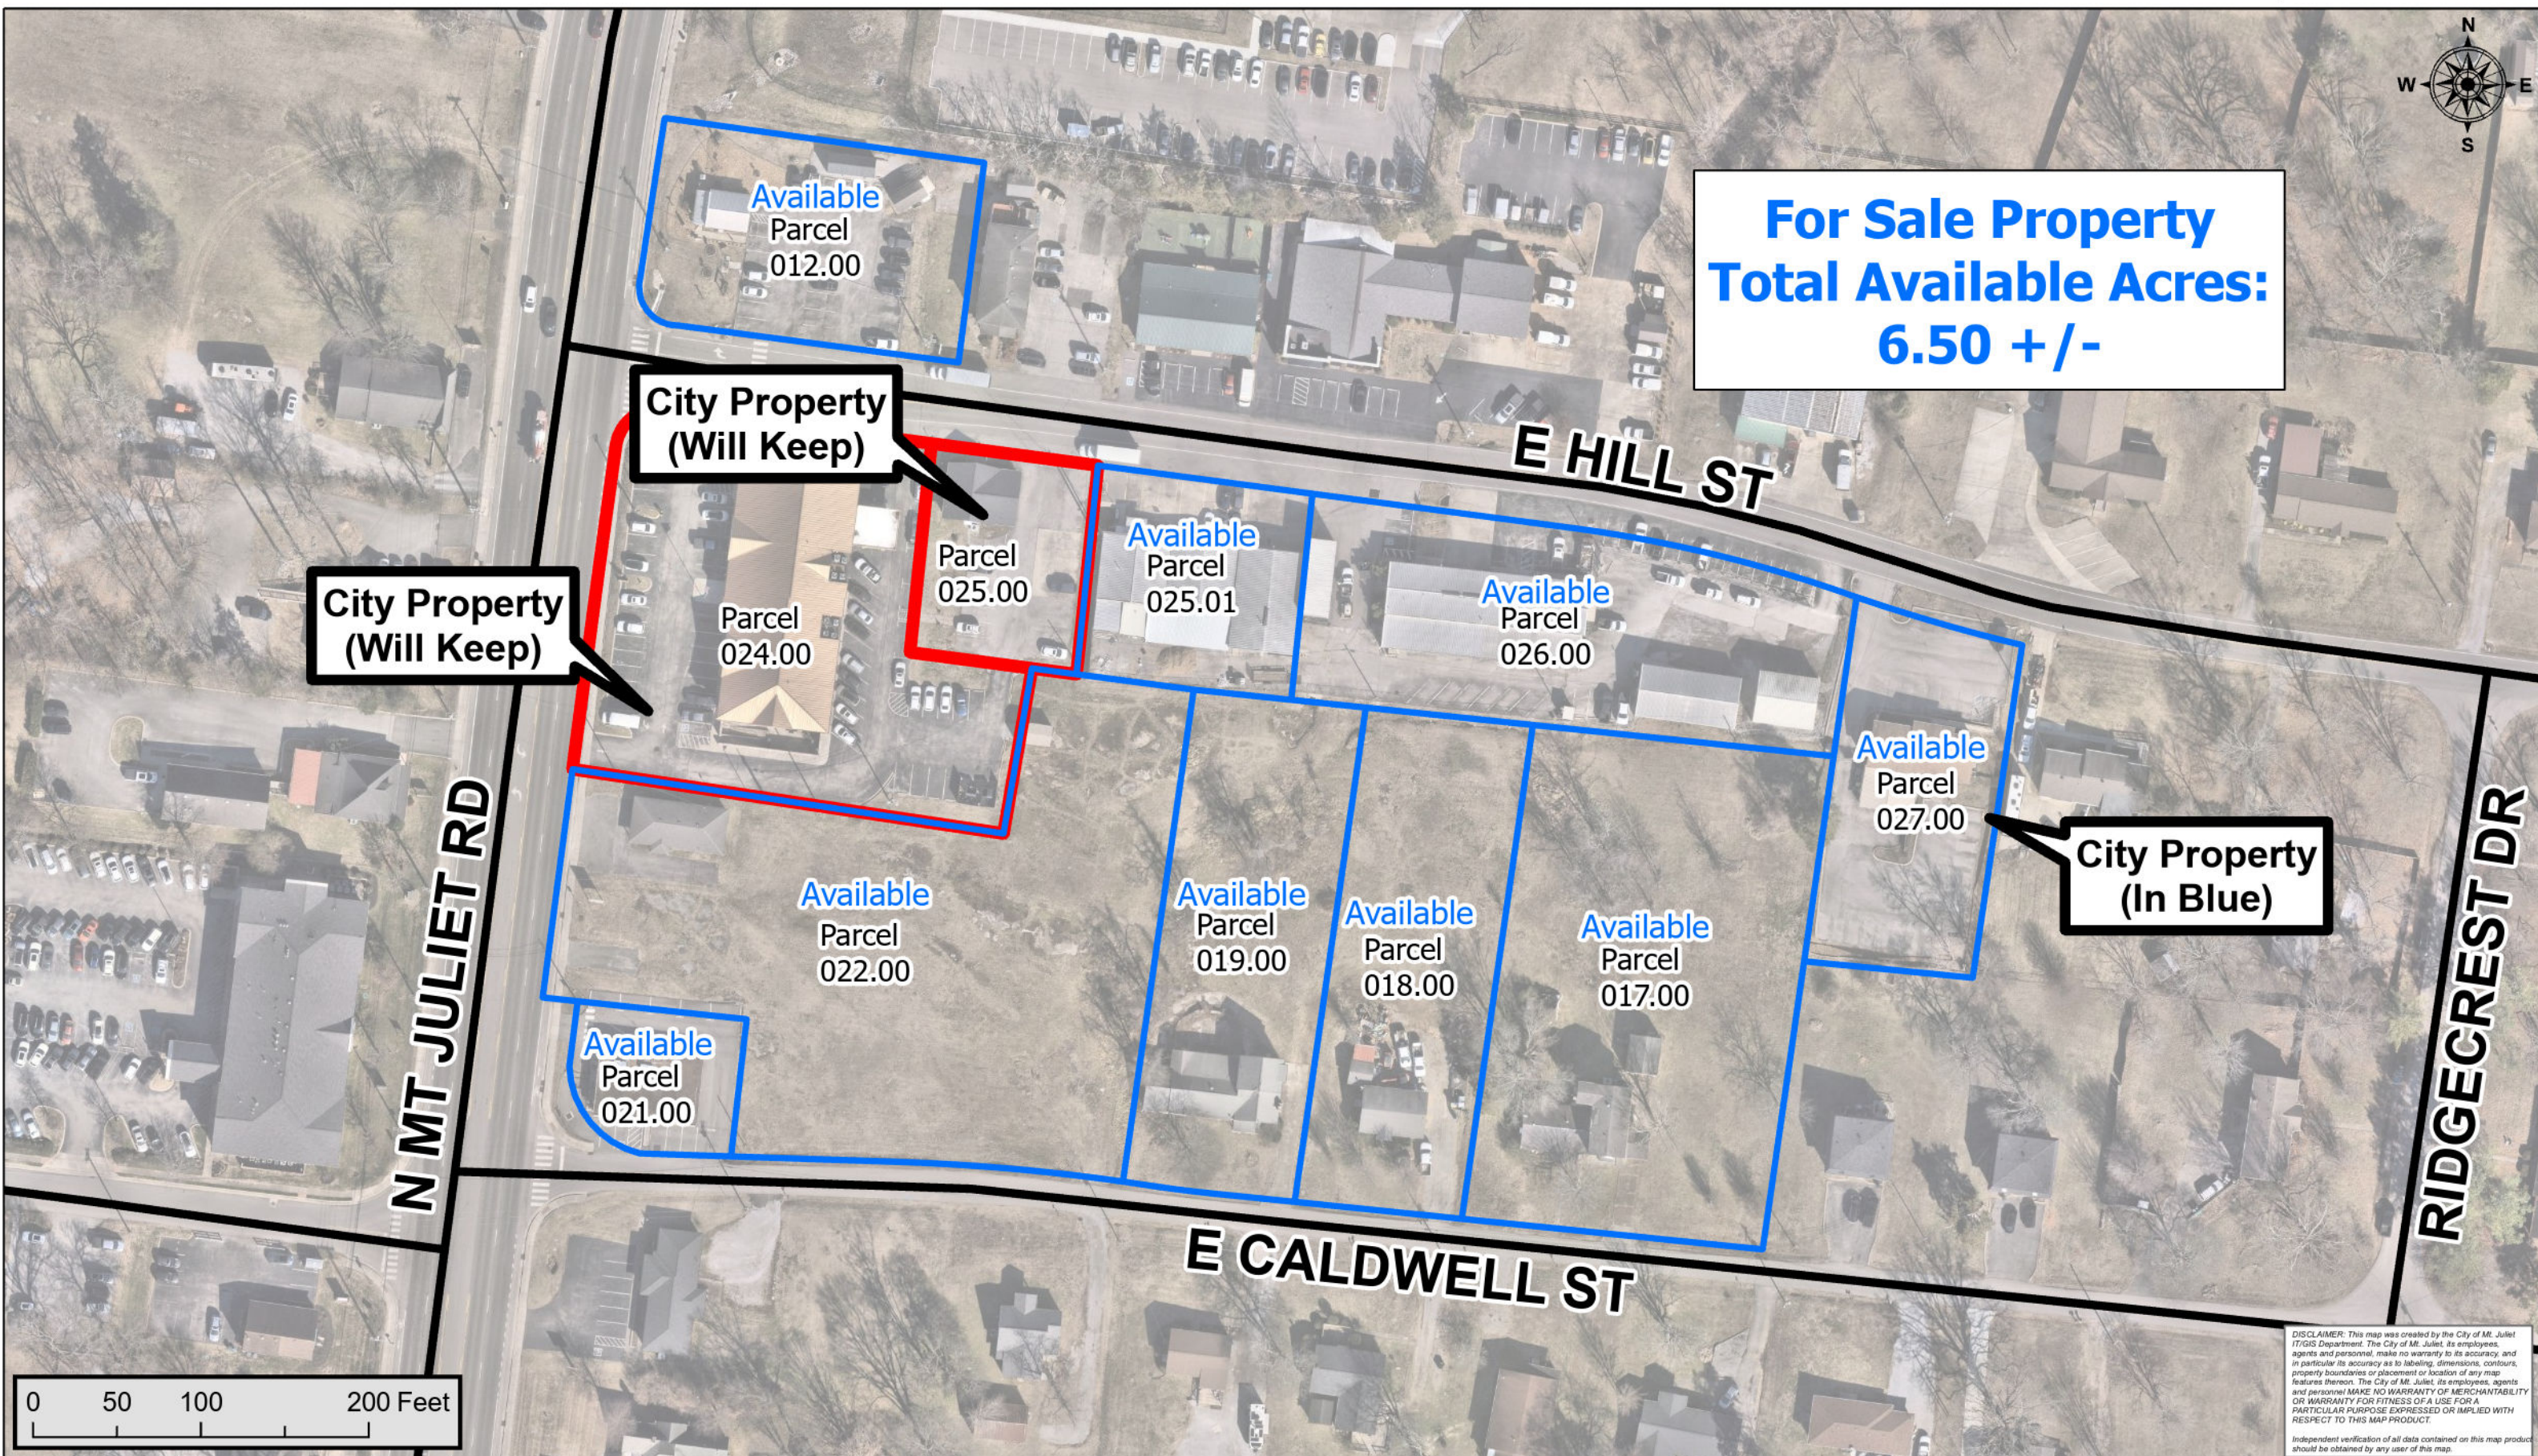

City Owned Property

City Property Project
N Mt. Juliet Rd.
Mt. Juliet, TN 37122

**For Sale Property
Total Available Acres:
6.50 +/-**

**City Property
(Will Keep)**

**City Property
(Will Keep)**

**City Property
(In Blue)**