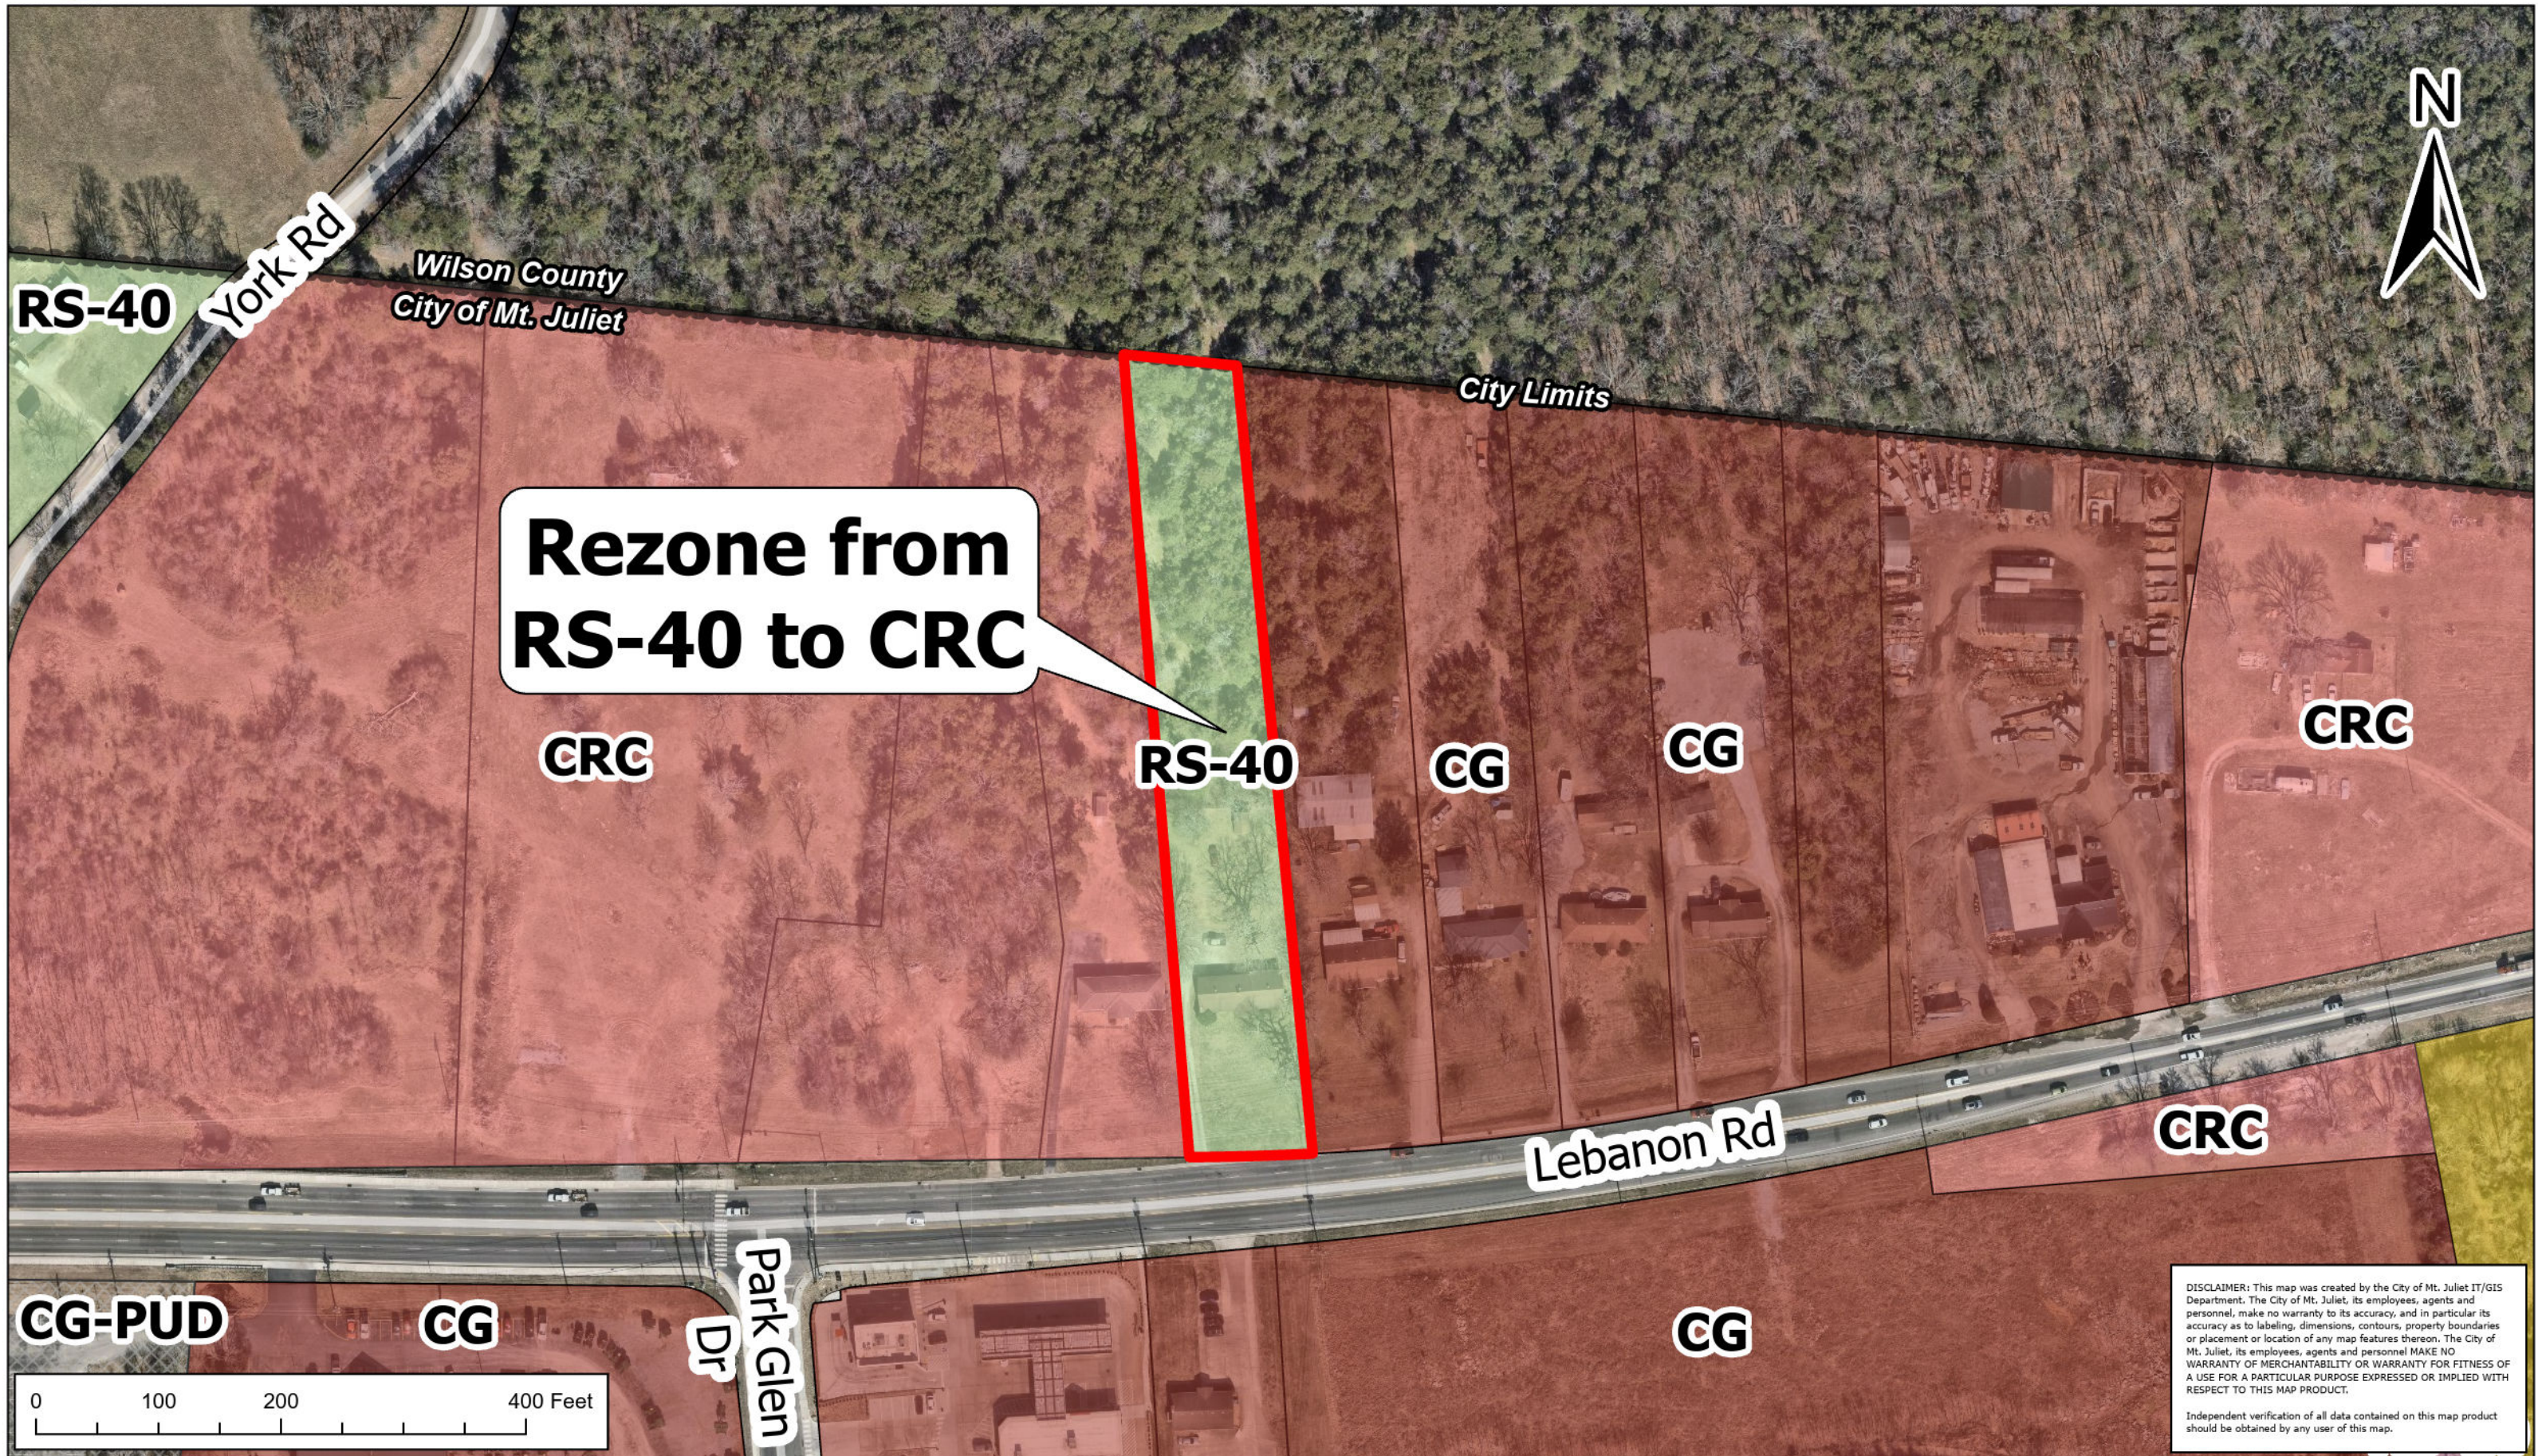

Exhibit B Rezone

10555 Lebanon Road

Map 054, Parcel 024.00

DISCLAIMER: This map was created by the City of Mt. Juliet IT/GIS Department. The City of Mt. Juliet, its employees, agents and personnel, make no warranty to its accuracy, and in particular its accuracy as to labeling, dimensions, contours, property boundaries or placement or location of any map features thereon. The City of Mt. Juliet, its employees, agents and personnel MAKE NO WARRANTY OF MERCHANTABILITY OR WARRANTY FOR FITNESS OF A USE FOR A PARTICULAR PURPOSE EXPRESSED OR IMPLIED WITH RESPECT TO THIS MAP PRODUCT.
Independent verification of all data contained on this map product should be obtained by any user of this map.