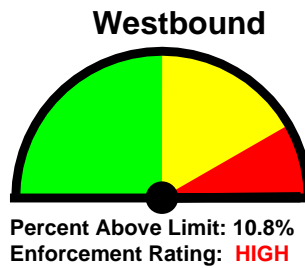

Your Company Name

Street Address

Location, Zip or Postal Code

Change These in File > Preferences > Titles

Speed Enforcement Evaluator

Location:
138 Normandy Dr

Total Percentage of
Enforceable Violations

GPS:
0' 0.0000 South
0' 0.0000 East

Closest Cross Street:
Cateau Ct

Analysis Dates:
Wednesday, August 21, 2024
Wednesday, August 28, 2024

Equipment Used:

Installed By:
Cpl Fialkowski

Requested By:

0% 10%
Posted Speed Limit: 20 MPH
Enforcement Tolerance: 8 MPH
Enforcement Limit: 29 MPH & Up
Percentage Above Limit: 9.9%
Enforcement Rating: **HIGH**