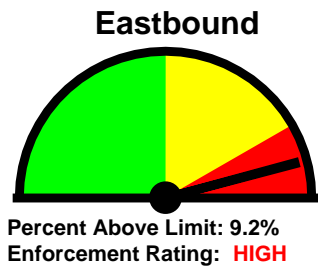

Closest Cross Street:
Cateau Ct

Analysis Dates:
Wednesday, August 21, 2024
Wednesday, August 28, 2024

Equipment Used:

Installed By:
Cpl Fialkowski

Requested By:

0% 10%
Posted Speed Limit: 20 MPH
Enforcement Tolerance: 8 MPH
Enforcement Limit: 29 MPH & Up
Percentage Above Limit: 9.9%
Enforcement Rating: **HIGH**