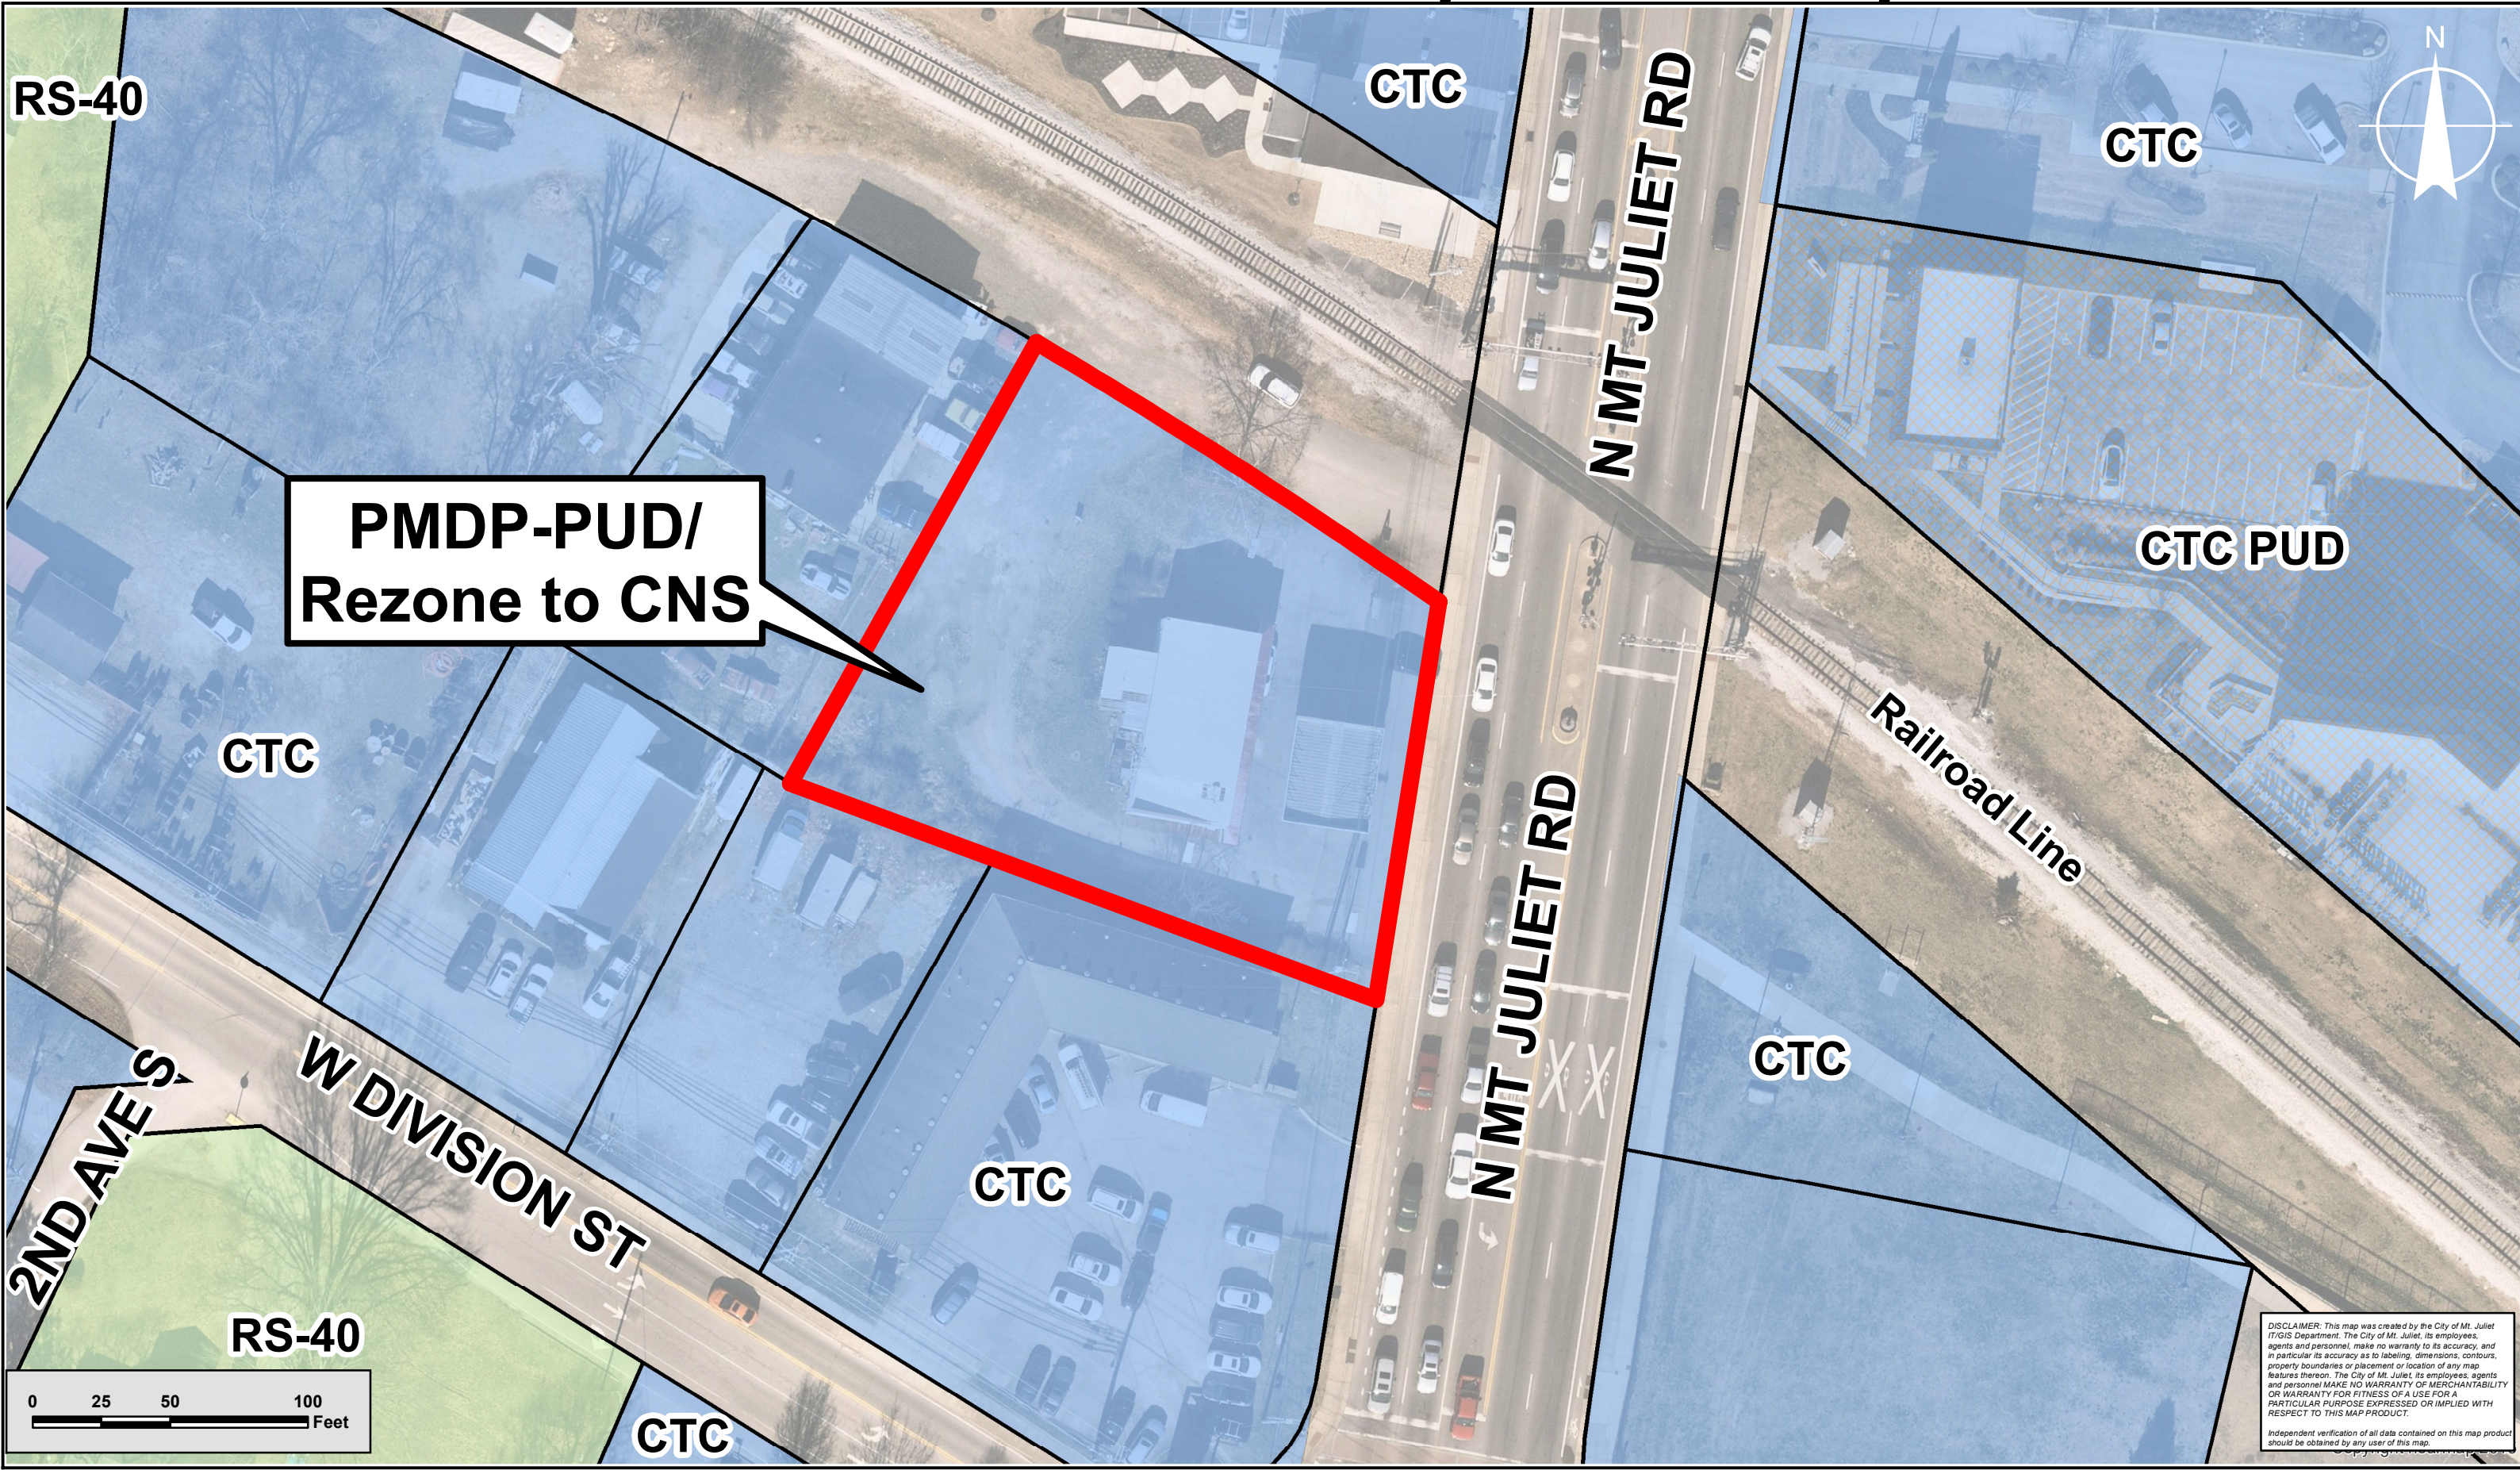

Exhibit B - PMDP-PUD / Rezone

2190 N. Mt. Juliet Rd.

Map 072I, Group C, Parcel 011.00

**PMDP-PUD/
Rezone to CNS**