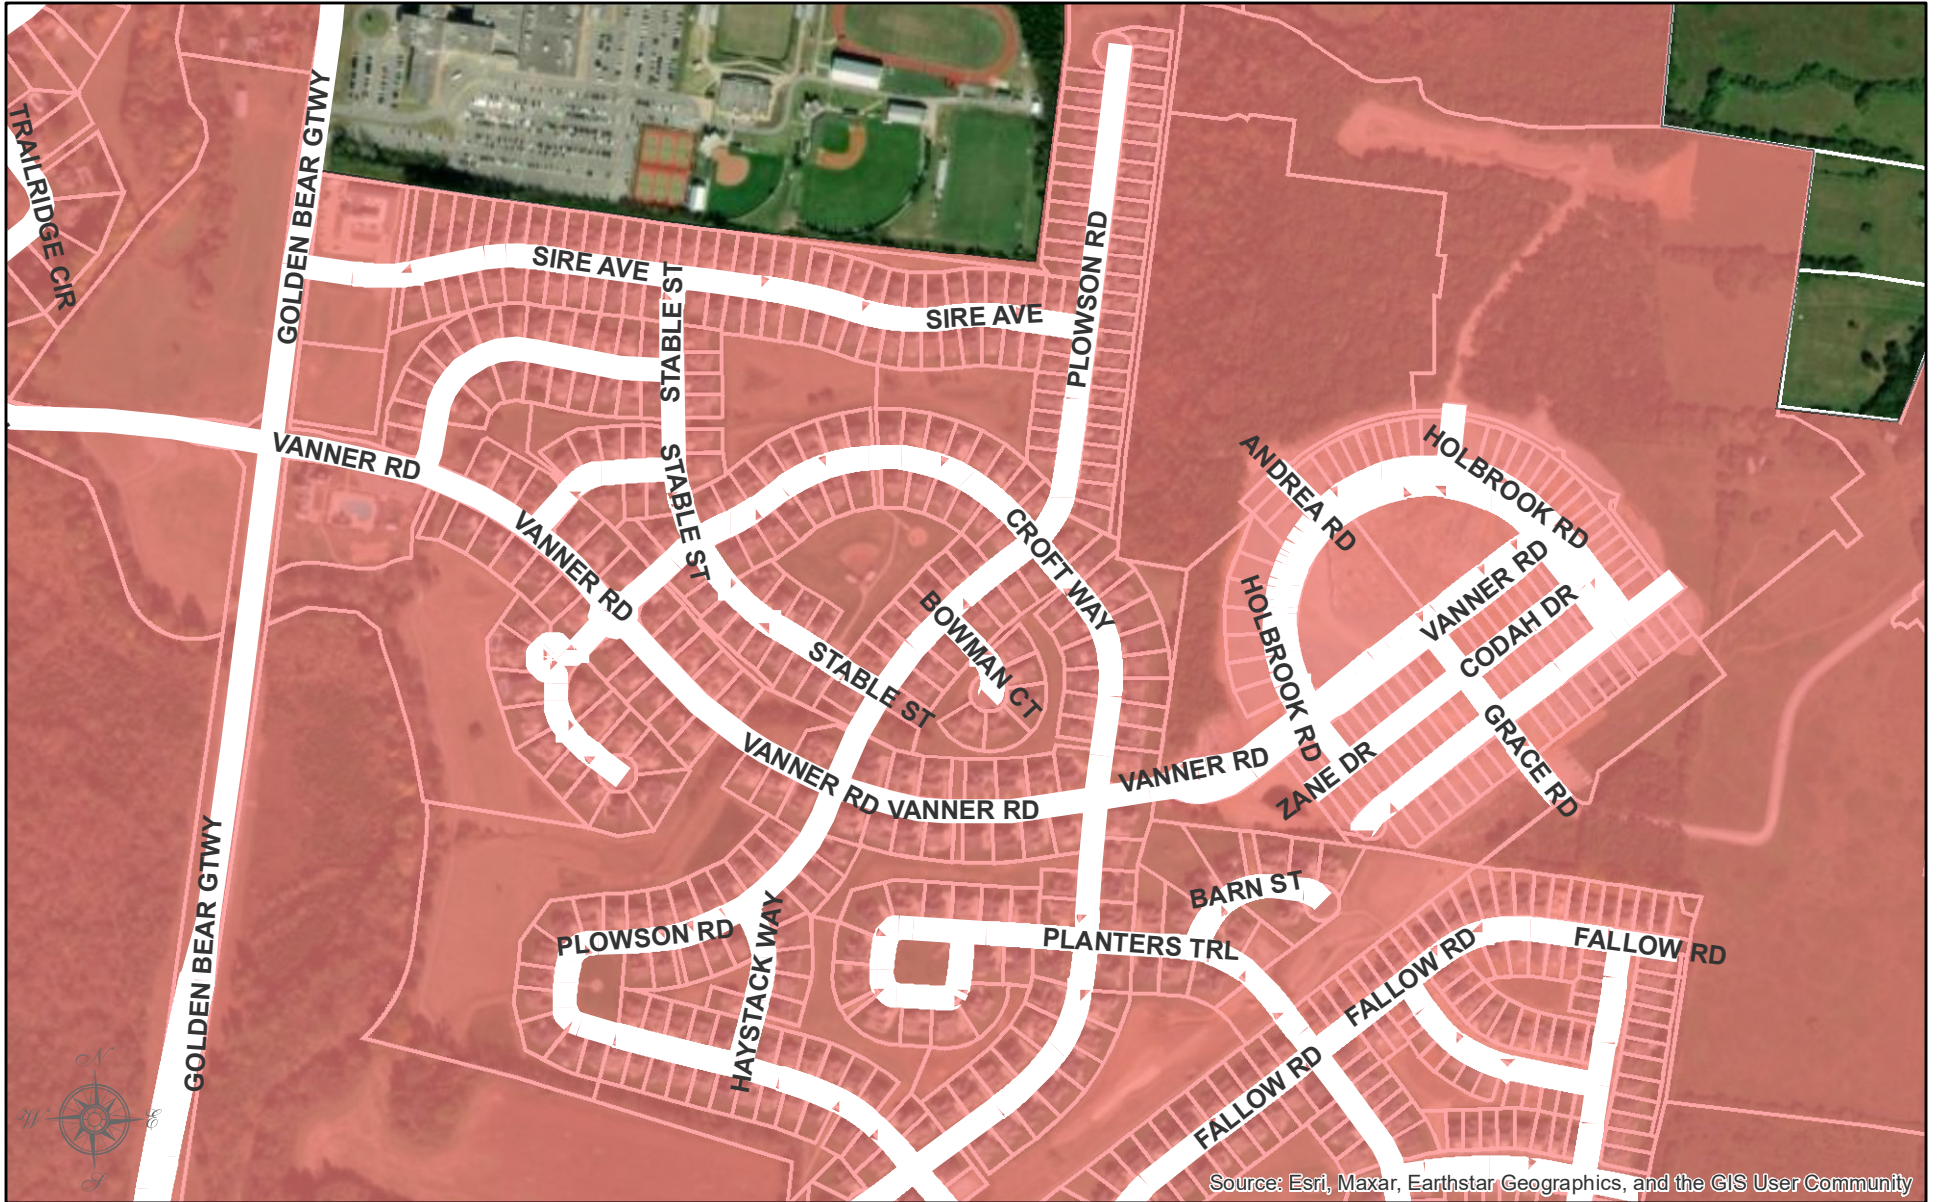

Vanner Rd

CITY OF MT. JULIET, TENNESSEE

DISCLAIMER: THIS MAP IS FOR PROPERTY TAX ASSESSMENT PURPOSES ONLY. IT WAS CONSTRUCTED FROM PROPERTY INFORMATION RECORDED IN THE OFFICE OF THE REGISTER OF DEEDS AND IS NOT CONCLUSIVE AS TO LOCATION OF PROPERTY OR LEGAL OWNERSHIP.

MAP DATE: September 12, 2024