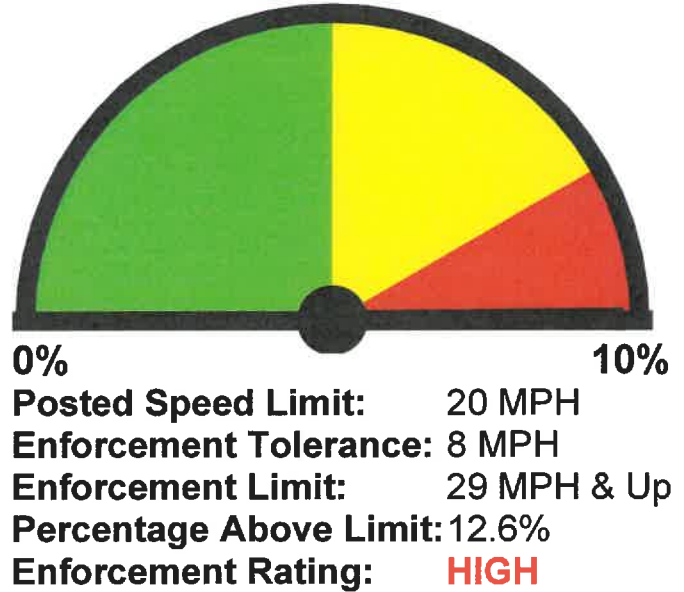

## Speed Enforcement Evaluator

**Location:**  
**118 Normandy Dr**

**Total Percentage of Enforceable Violations**

**GPS:**  
0' 0.0000 South  
0' 0.0000 East

**Closest Cross Street:**  
Beach Ln

**Analysis Dates:**  
Thursday, August 24, 2023  
Thursday, August 31, 2023

**Equipment Used:**

**Installed By:**  
Sgt. Kimbrough

**Requested By:**

Combined

1-5	6-10	11-15	16-20	21-25	26-30	31-35	36-40	41-45	46-50	51-55	56-60	61-65	>65
1	8	205	771	2258	1694	245	32	2	0	1	0	0	3

85 percentile = 27