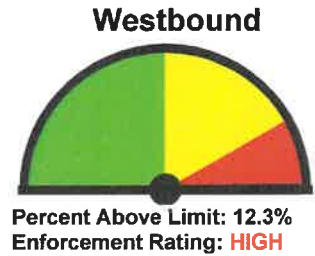

Mt. Juliet Police Dept.

1019 Charlie Daniels Pkwy
Mt. Juliet, TN 37122

Change These in File > Preferences > Titles

Speed Enforcement Evaluator

Location:
118 Normandy Dr

Total Percentage of Enforceable Violations

GPS:
0' 0.0000 South
0' 0.0000 East

Closest Cross Street:
Beach Ln

Analysis Dates:
Thursday, August 24, 2023
Thursday, August 31, 2023

Equipment Used:

Installed By:
Sgt. Kimbrough

Requested By:

Combined

1-5	6-10	11-15	16-20	21-25	26-30	31-35	36-40	41-45	46-50	51-55	56-60	61-65	>65
1	8	205	771	2258	1694	245	32	2	0	1	0	0	3

85 percentile = 27

Eastbound

1-5	6-10	11-15	16-20	21-25	26-30	31-35	36-40	41-45	46-50	51-55	56-60	61-65	>65
1	4	62	168	458	297	54	7	0	0	1	0	0	1

85 percentile = 27

Westbound

1-5	6-10	11-15	16-20	21-25	26-30	31-35	36-40	41-45	46-50	51-55	56-60	61-65	>65
0	4	143	603	1800	1397	191	25	2	0	0	0	0	2

85 percentile = 27