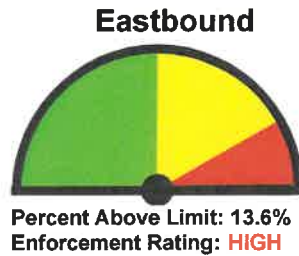

Mt. Juliet Police Dept.

1019 Charlie Daniels Pkwy
Mt. Juliet, TN 37122

Change These in File > Preferences > Titles

Speed Enforcement Evaluator

Location:
118 Normandy Dr

Total Percentage of Enforceable Violations

GPS:
0' 0.0000 South
0' 0.0000 East

Closest Cross Street:
Beach Ln

Analysis Dates:
Thursday, August 24, 2023
Thursday, August 31, 2023

Equipment Used:

Installed By:
Sgt. Kimbrough

Requested By:

Combined

1-5	6-10	11-15	16-20	21-25	26-30	31-35	36-40	41-45	46-50	51-55	56-60	61-65	>65
1	8	205	771	2258	1694	245	32	2	0	1	0	0	3

85 percentile = 27

Eastbound

1-5	6-10	11-15	16-20	21-25	26-30	31-35	36-40	41-45	46-50	51-55	56-60	61-65	>65
1	4	62	168	458	297	54	7	0	0	1	0	0	1

85 percentile = 27

Westbound

1-5	6-10	11-15	16-20	21-25	26-30	31-35	36-40	41-45	46-50	51-55	56-60	61-65	>65
0	4	143	603	1800	1397	191	25	2	0	0	0	0	2

85 percentile = 27