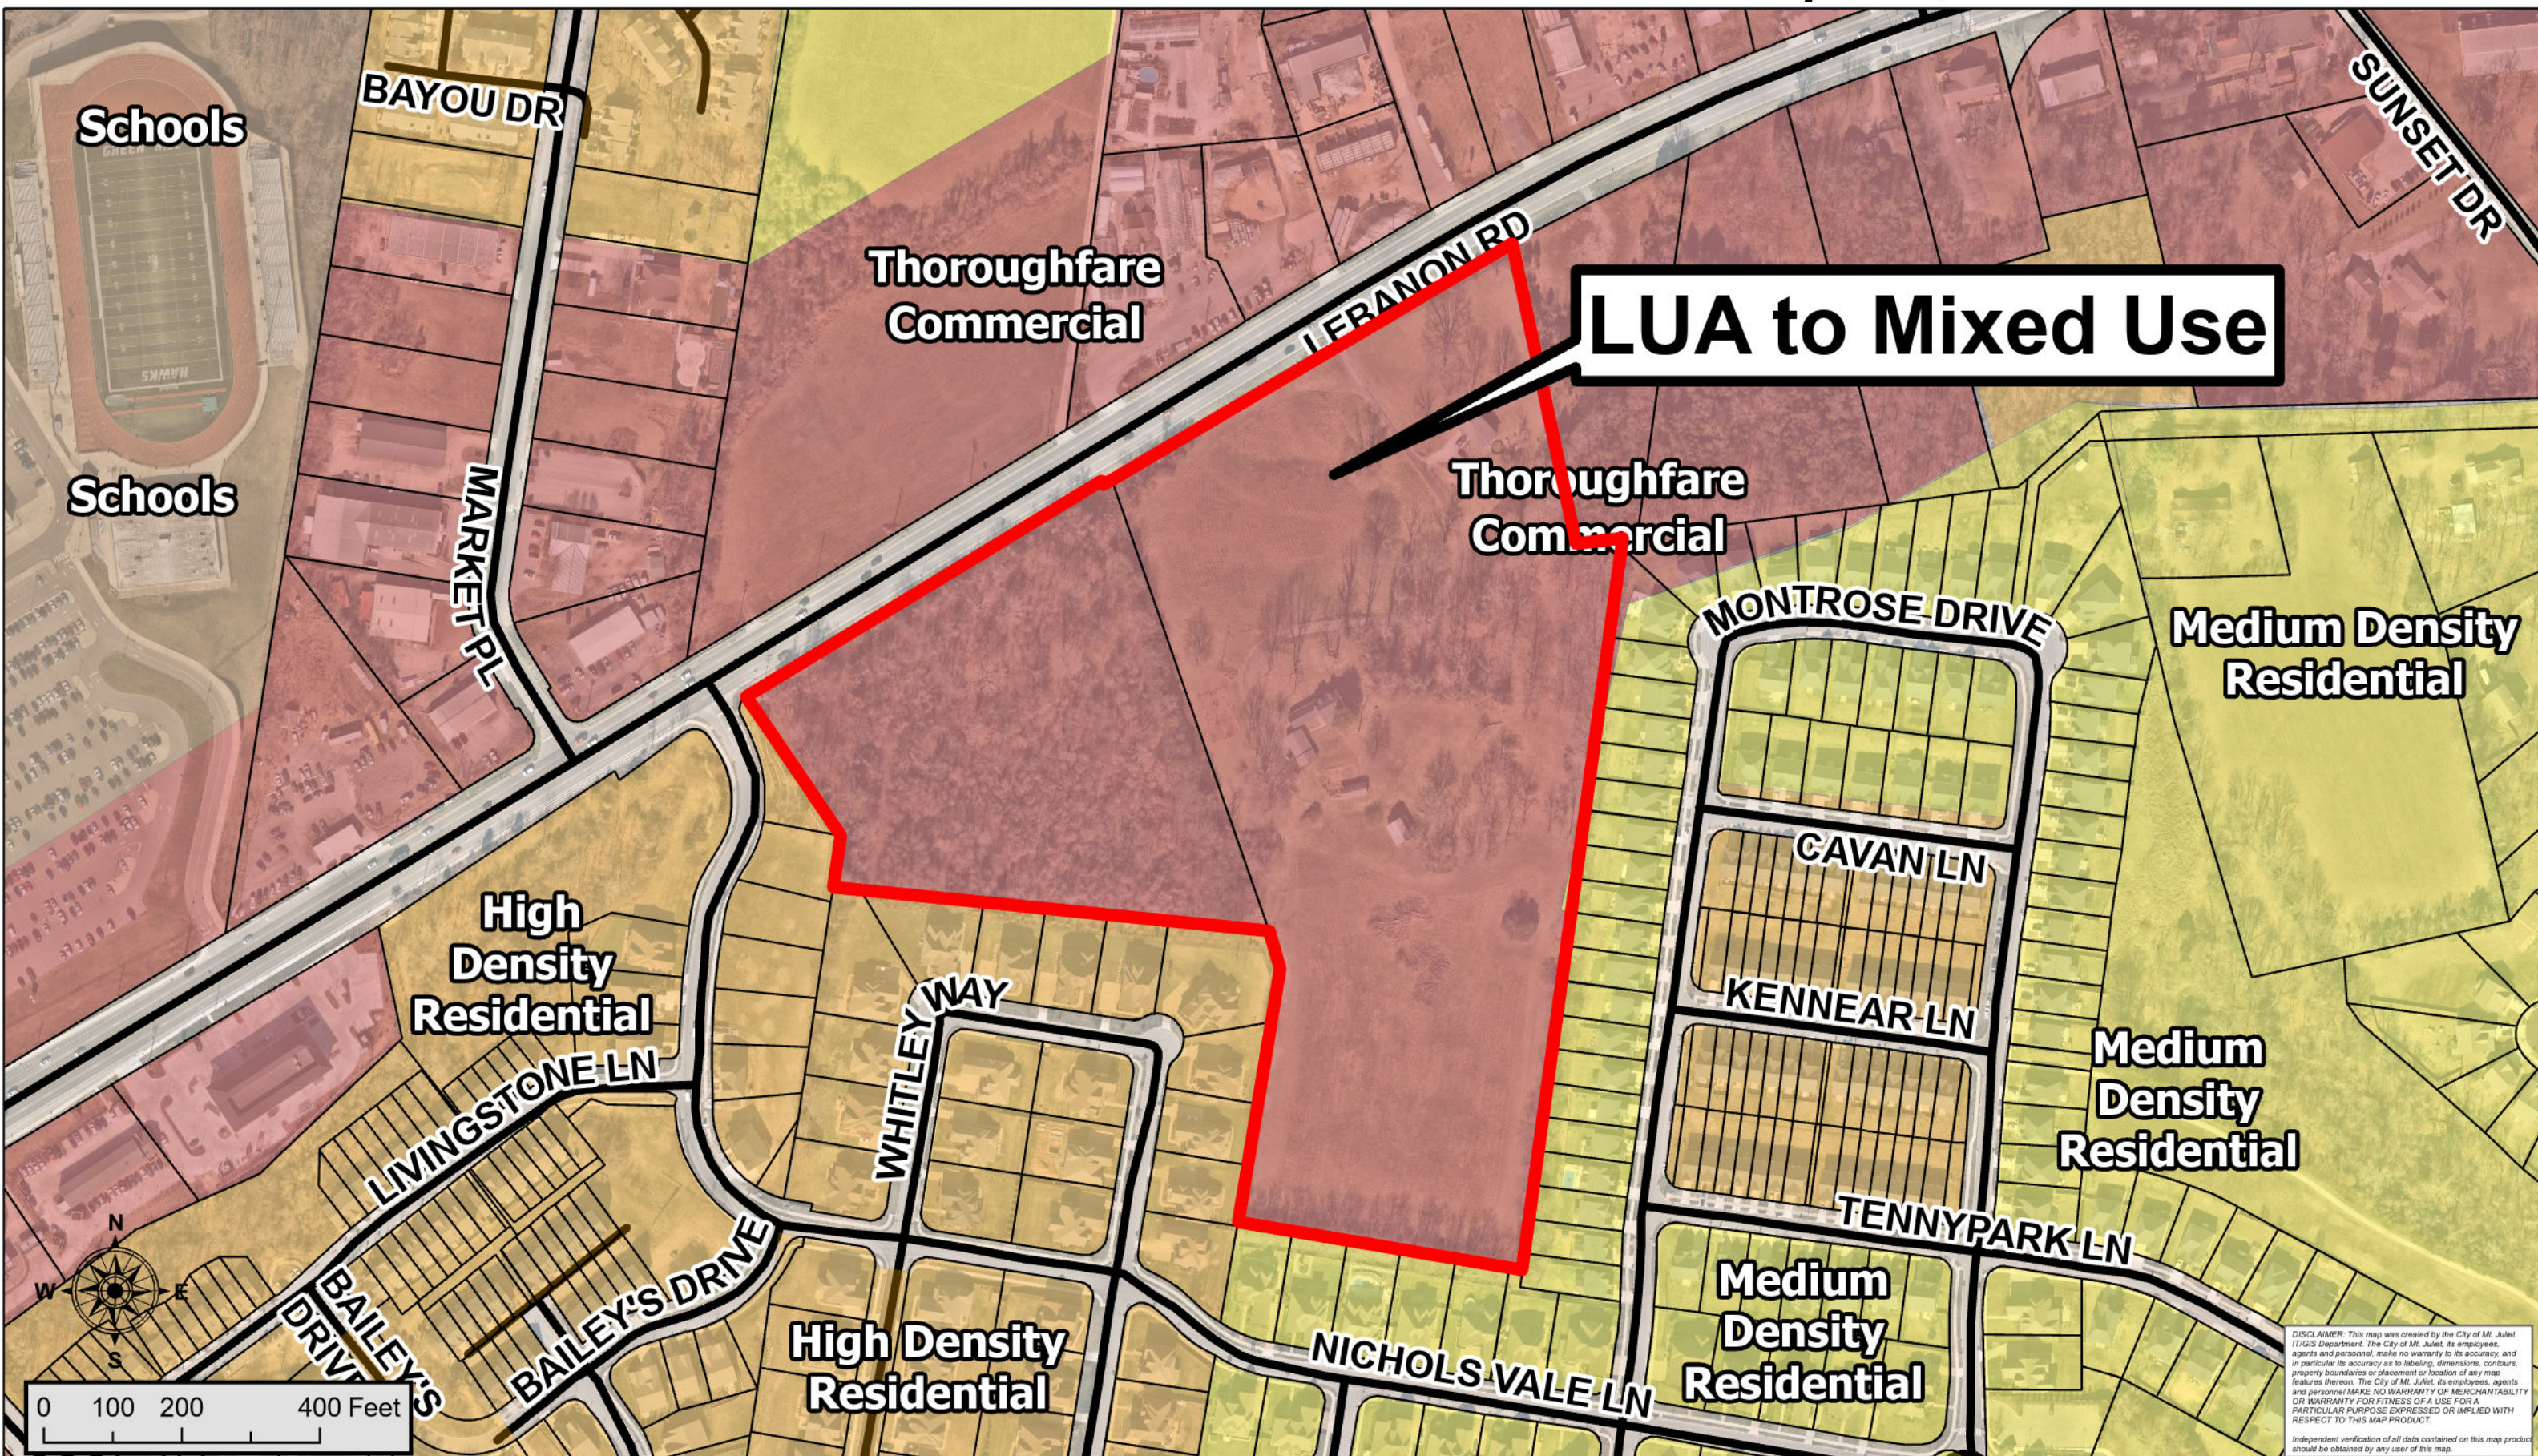

Exhibit B - Land Use Amendment

Elliott Reserve
12440 & 12582 Lebanon Road
Map 053, Parcel 101.01 & 102.00