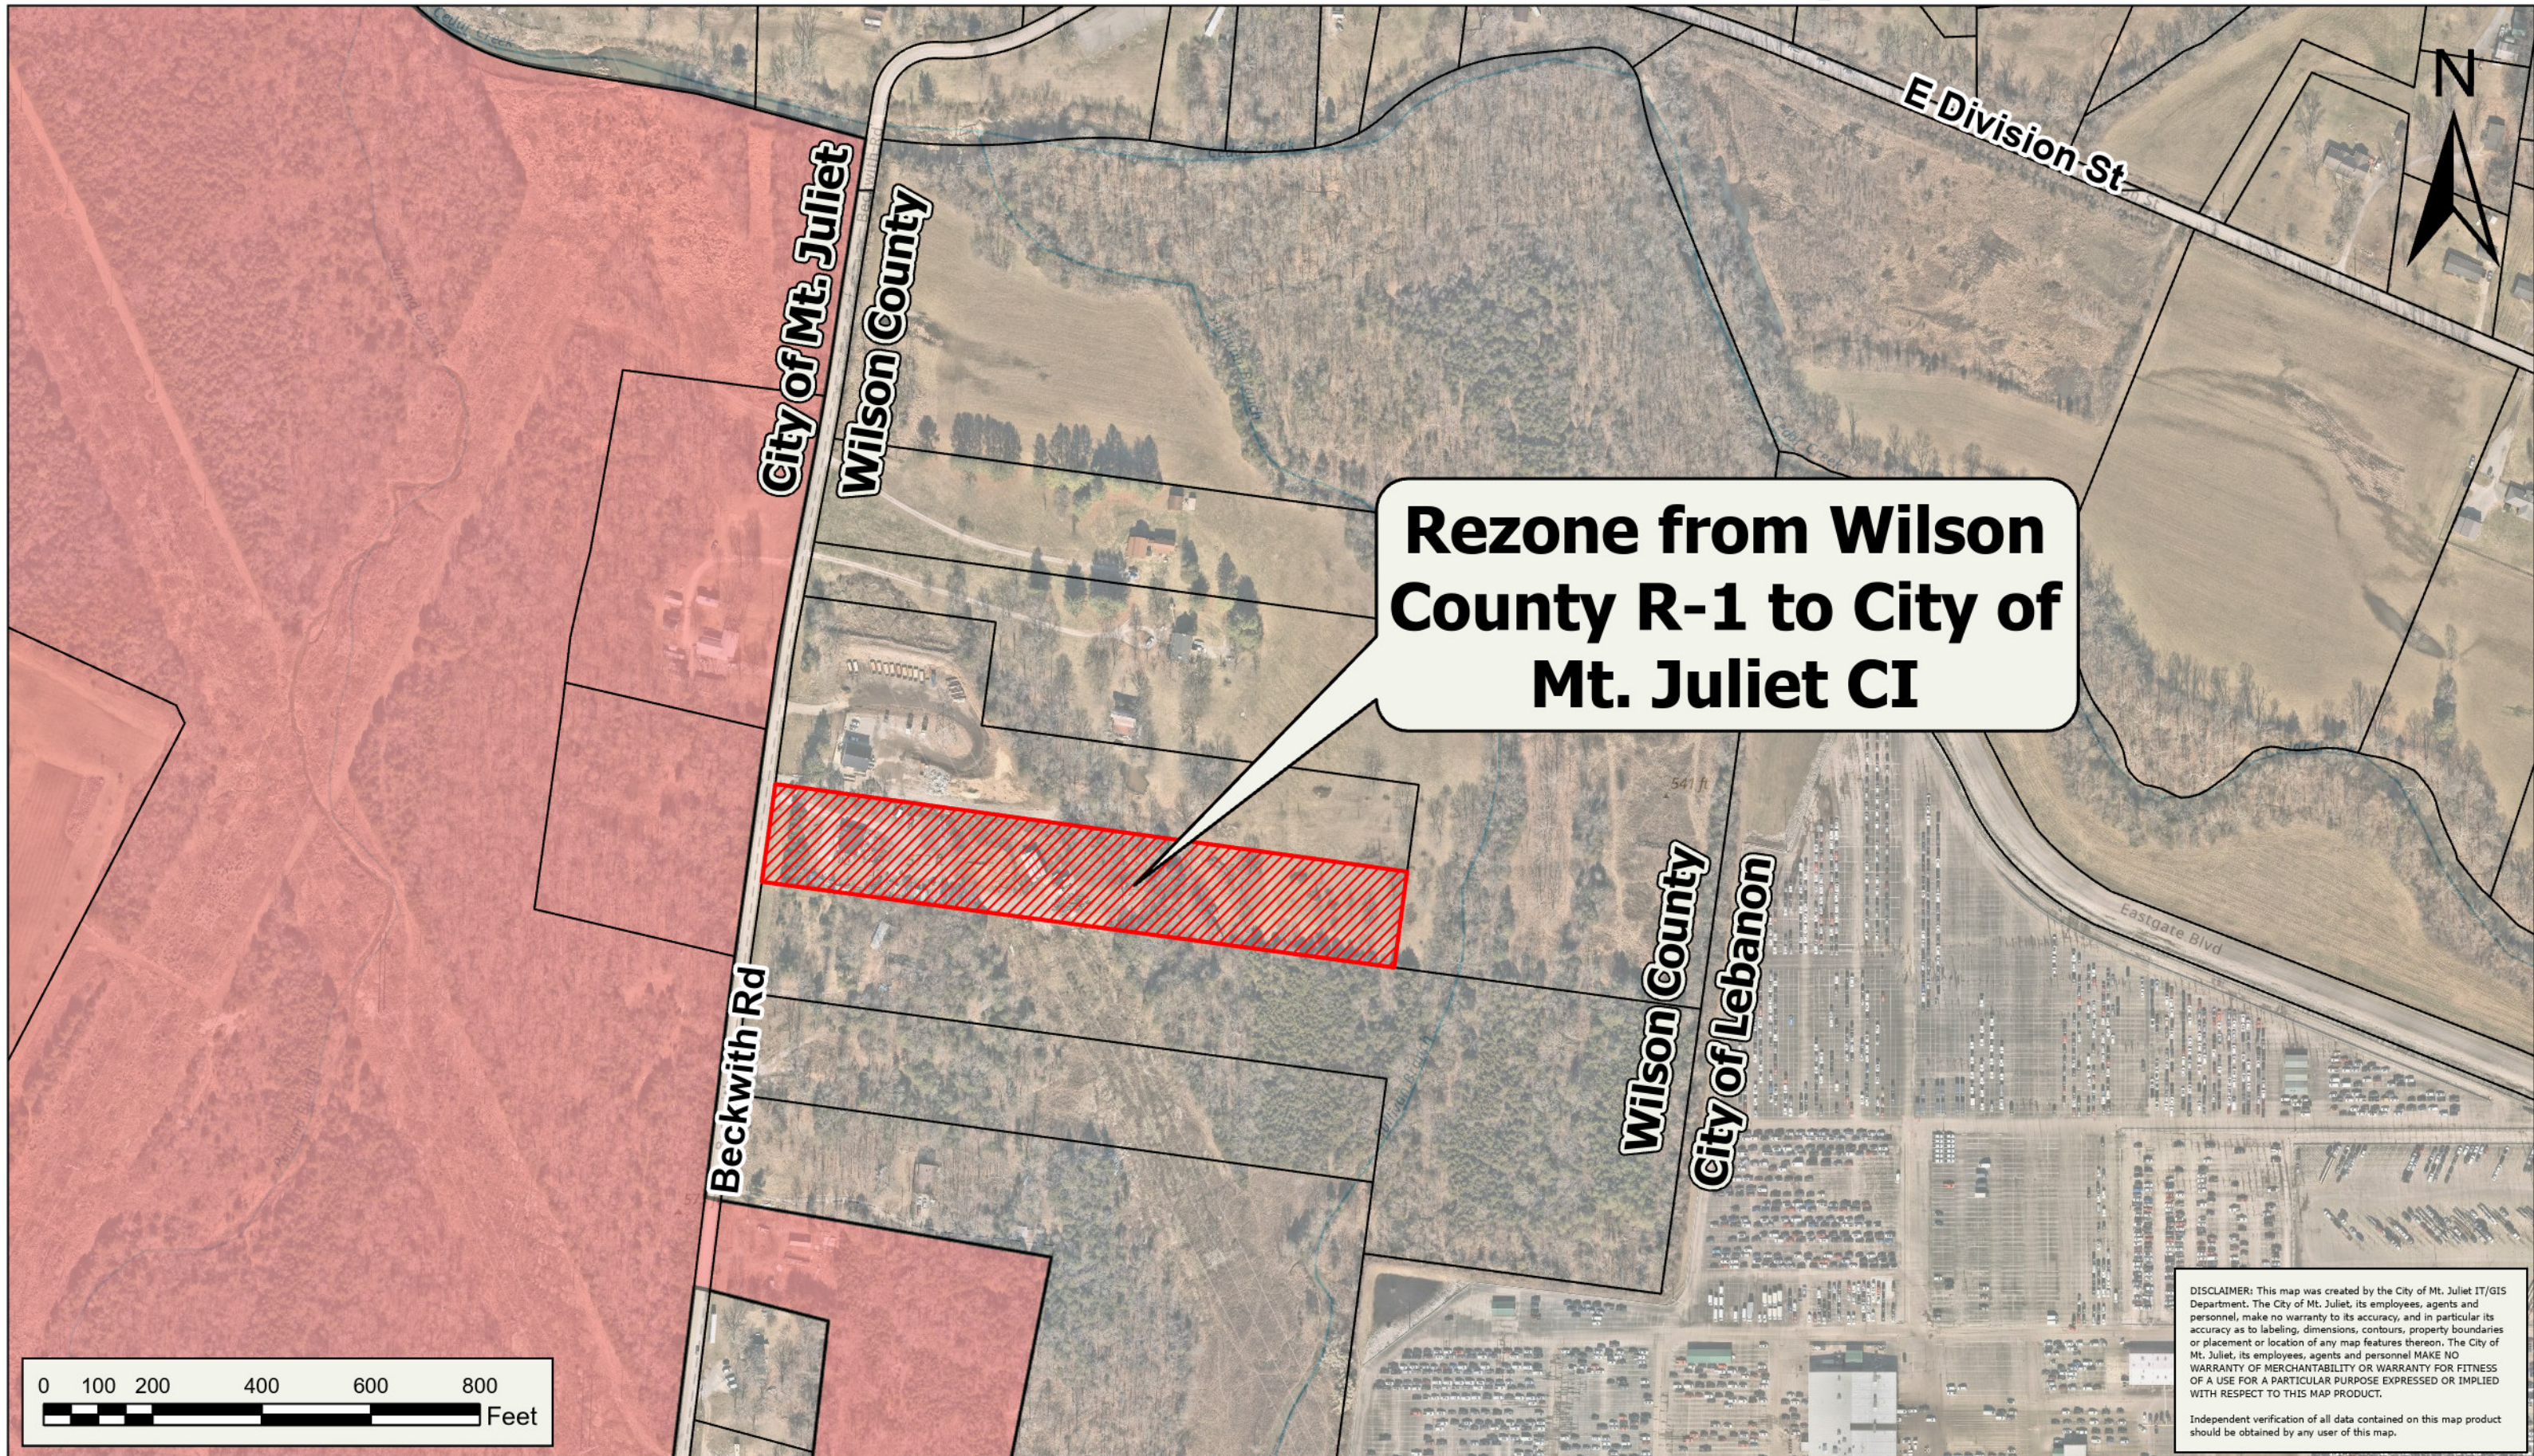

# Exhibit B- Rezone (Non PUD)

## 4009 Beckwith Rd Map 078, Parcel 021.02

**Rezone from Wilson County R-1 to City of Mt. Juliet CI**

DISCLAIMER: This map was created by the City of Mt. Juliet IT/GIS Department. The City of Mt. Juliet, its employees, agents and personnel, make no warranty to its accuracy, and in particular its accuracy as to labeling, dimensions, contours, property boundaries or placement or location of any map features thereon. The City of Mt. Juliet, its employees, agents and personnel MAKE NO WARRANTY OF MERCHANTABILITY OR WARRANTY FOR FITNESS OF A USE FOR A PARTICULAR PURPOSE EXPRESSED OR IMPLIED WITH RESPECT TO THIS MAP PRODUCT.  
Independent verification of all data contained on this map product should be obtained by any user of this map.