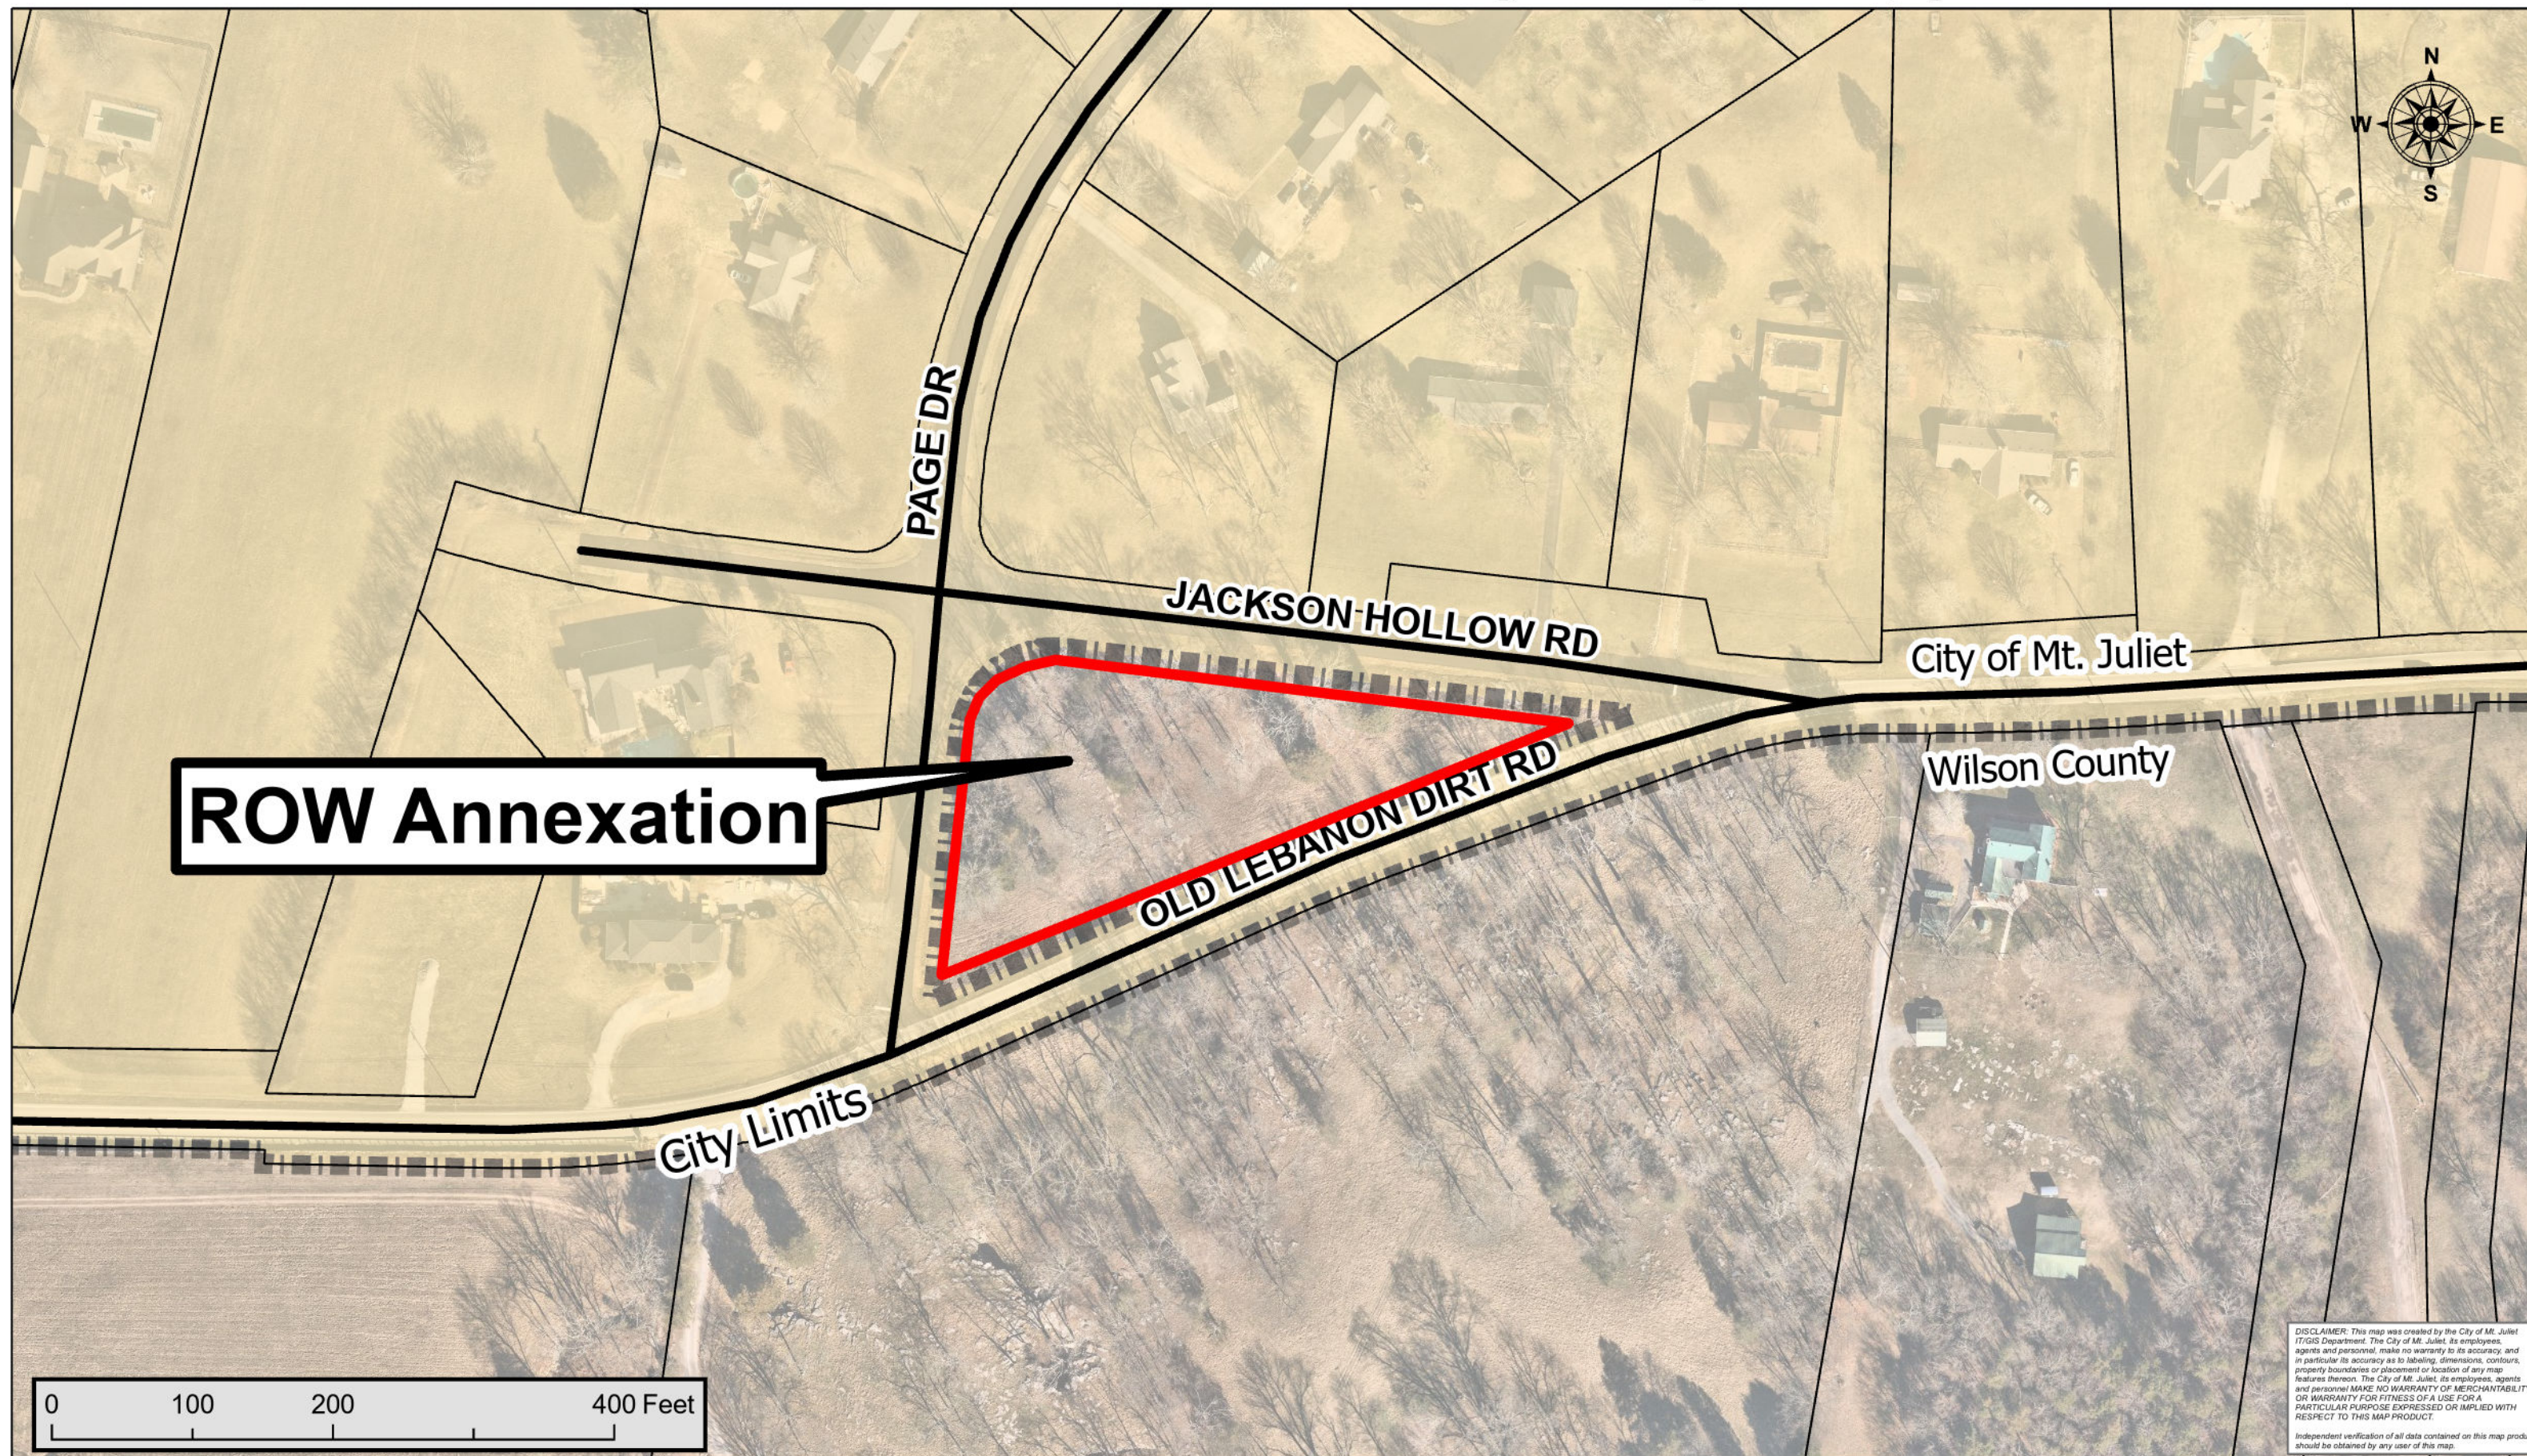

Exhibit B - ROW Annexation

ROW - Old Lebanon Dirt Road Formerly: Map 073, p/o Parcel 071.00