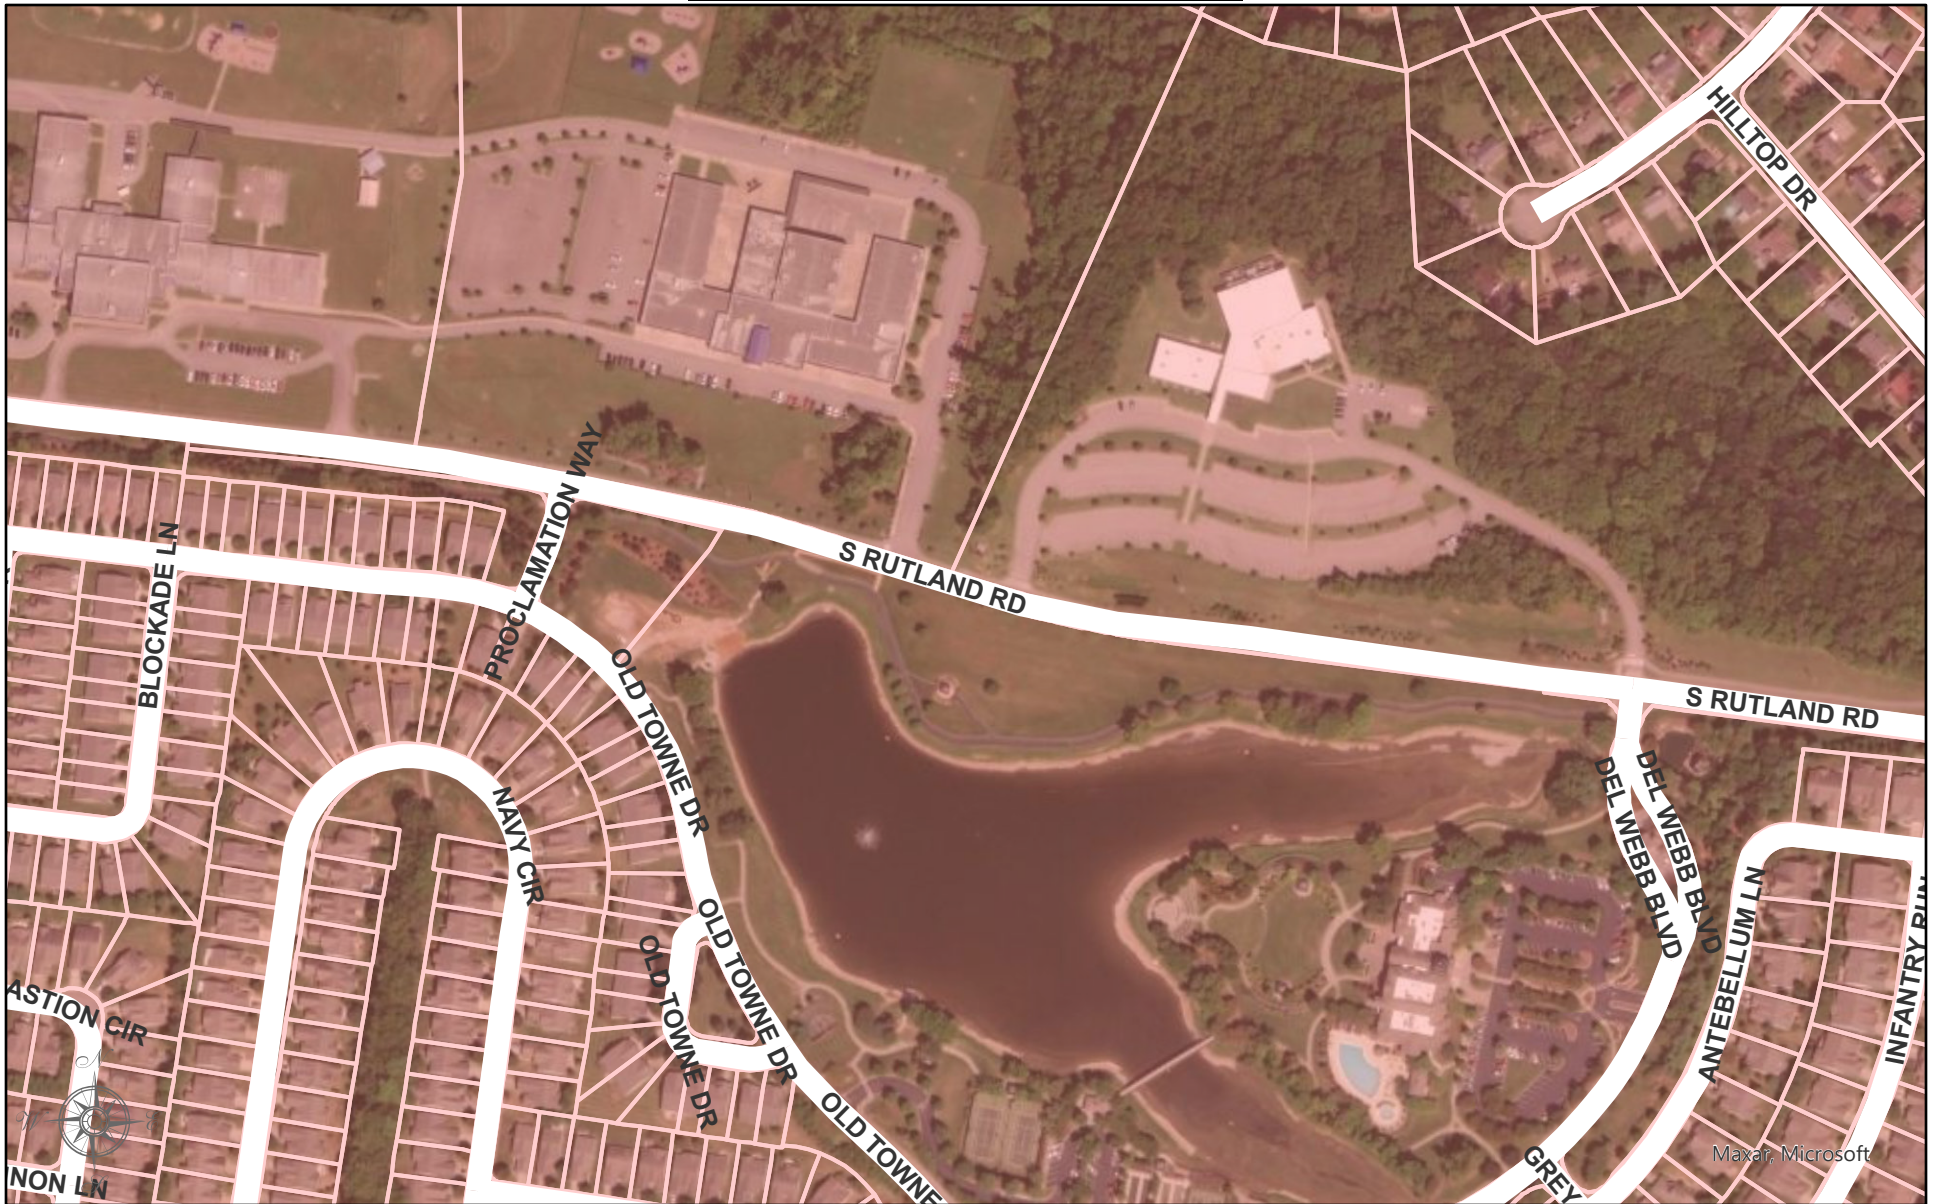

S Rutland/ Del Webb Blvd

CITY OF MT. JULIET, TENNESSEE

DISCLAIMER: THIS MAP IS FOR PROPERTY TAX ASSESSMENT PURPOSES ONLY. IT WAS CONSTRUCTED FROM PROPERTY INFORMATION RECORDED IN THE OFFICE OF THE REGISTER OF DEEDS AND IS NOT CONCLUSIVE AS TO LOCATION OF PROPERTY OR LEGAL OWNERSHIP.

MAP DATE: March 5, 2025