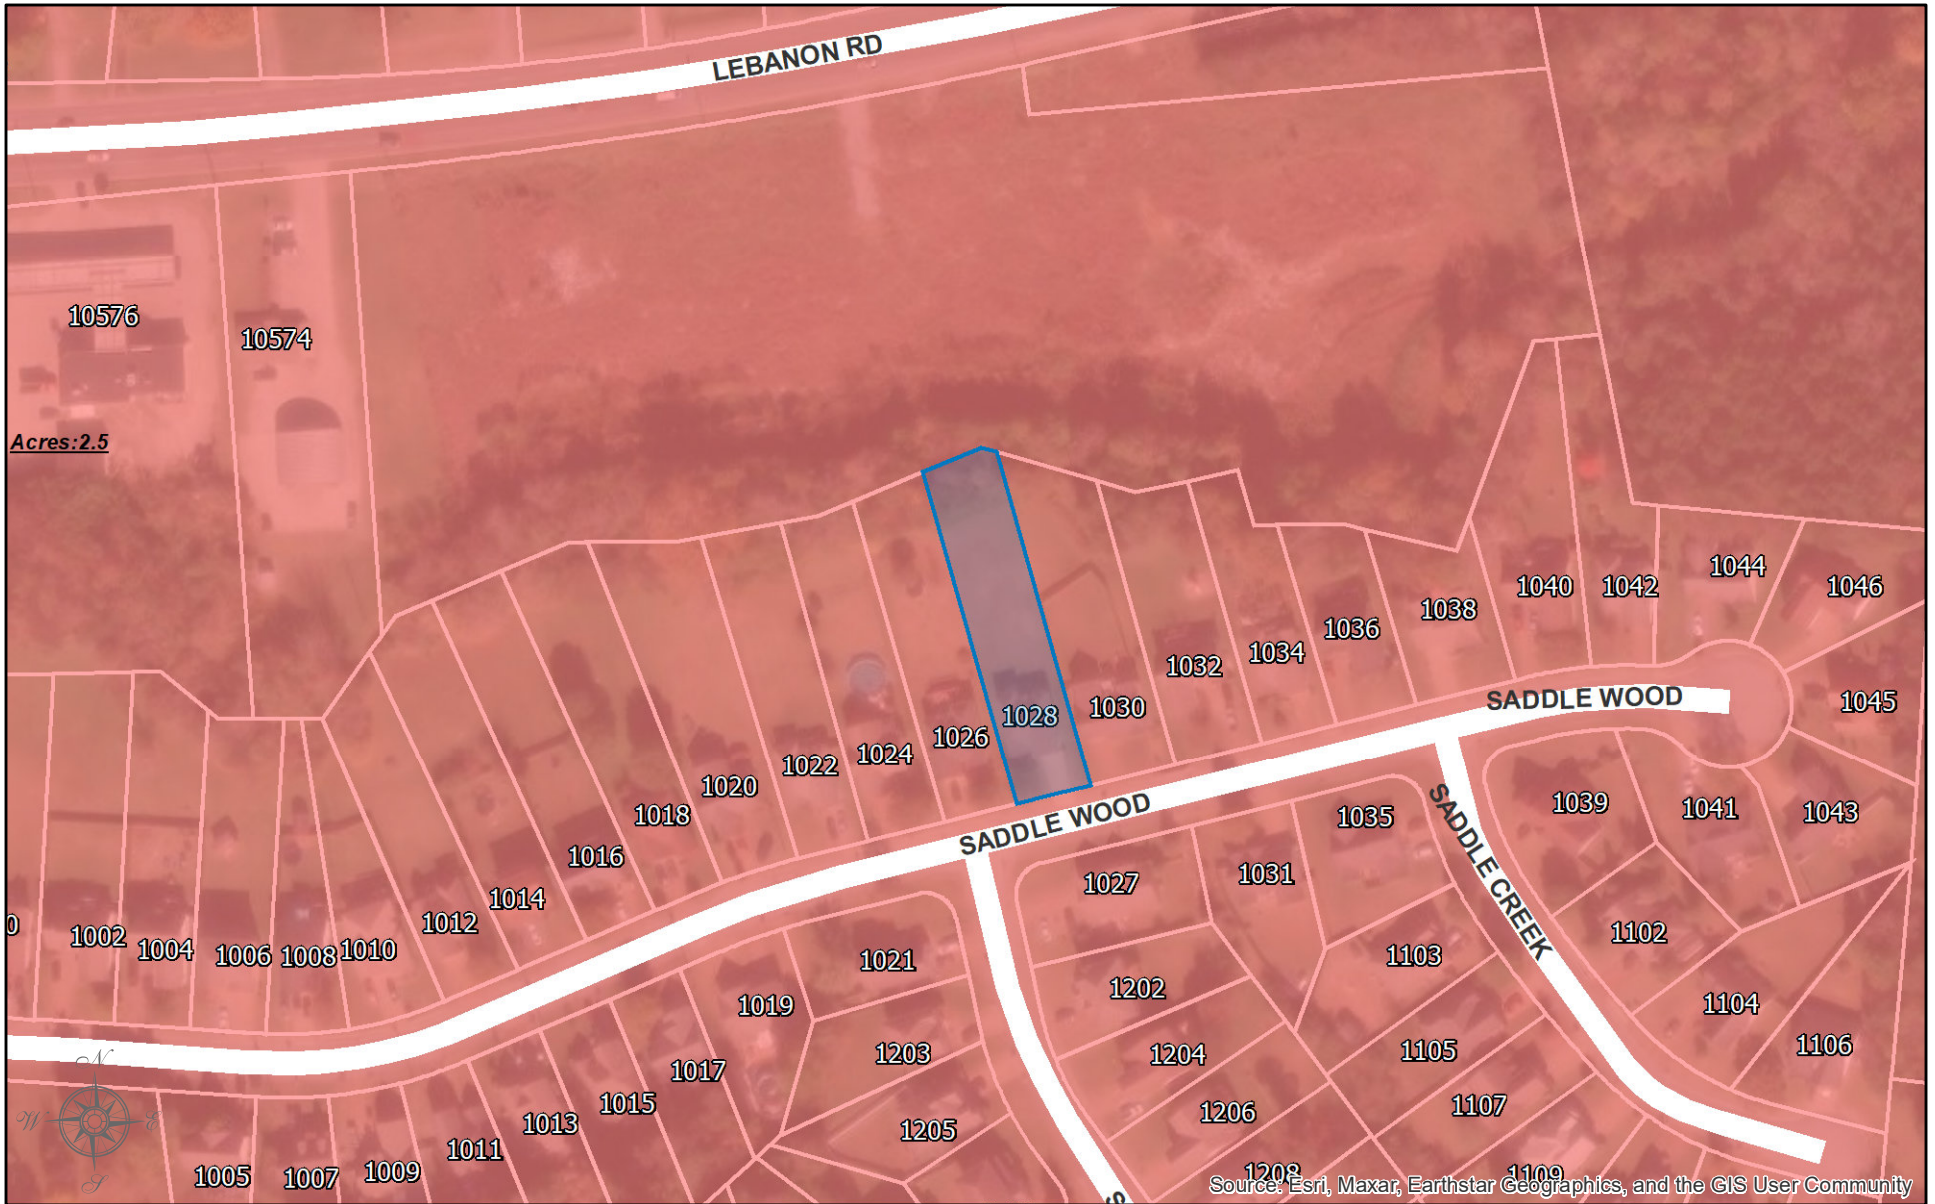

# My Map

## CITY OF MT. JULIET, TENNESSEE

DISCLAIMER: THIS MAP IS FOR PROPERTY TAX ASSESSMENT PURPOSES ONLY. IT WAS CONSTRUCTED FROM PROPERTY INFORMATION RECORDED IN THE OFFICE OF THE REGISTER OF DEEDS AND IS NOT CONCLUSIVE AS TO LOCATION OF PROPERTY OR LEGAL OWNERSHIP.

MAP DATE: June 10, 2024