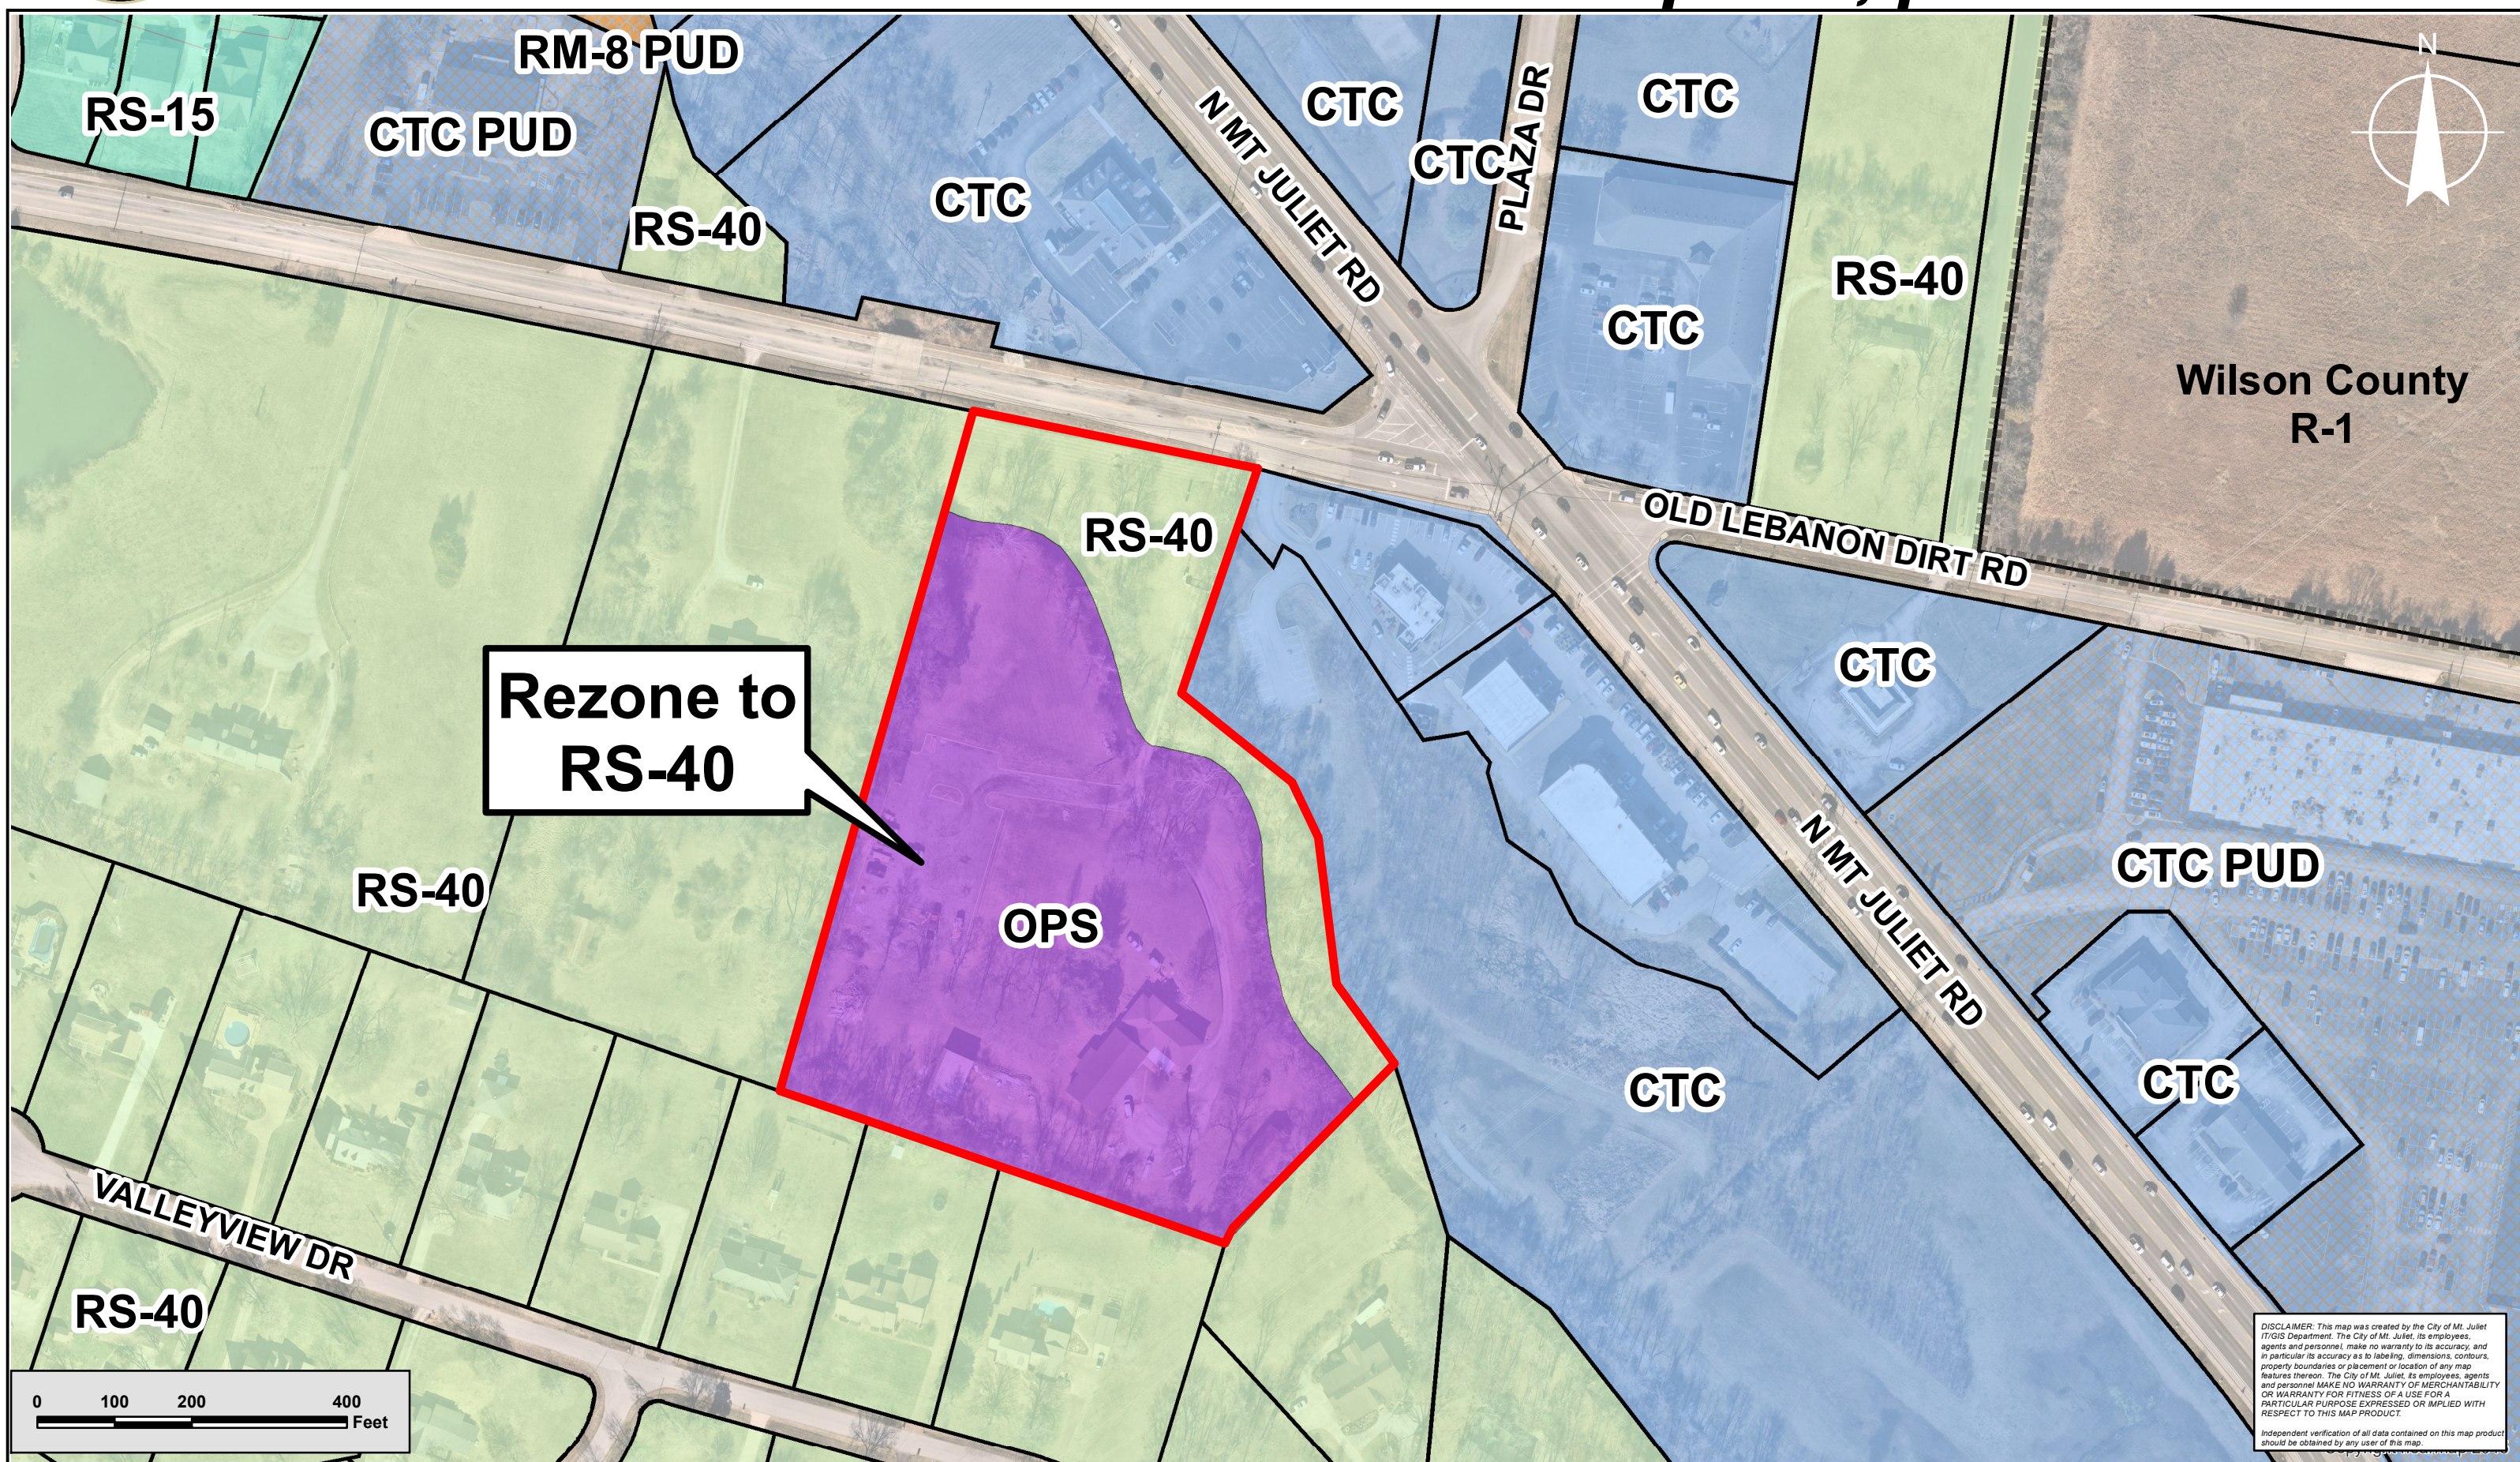

Exhibit B - Rezone

4470 Old Lebanon Dirt Road Map 077, p/o Parcel 026.00